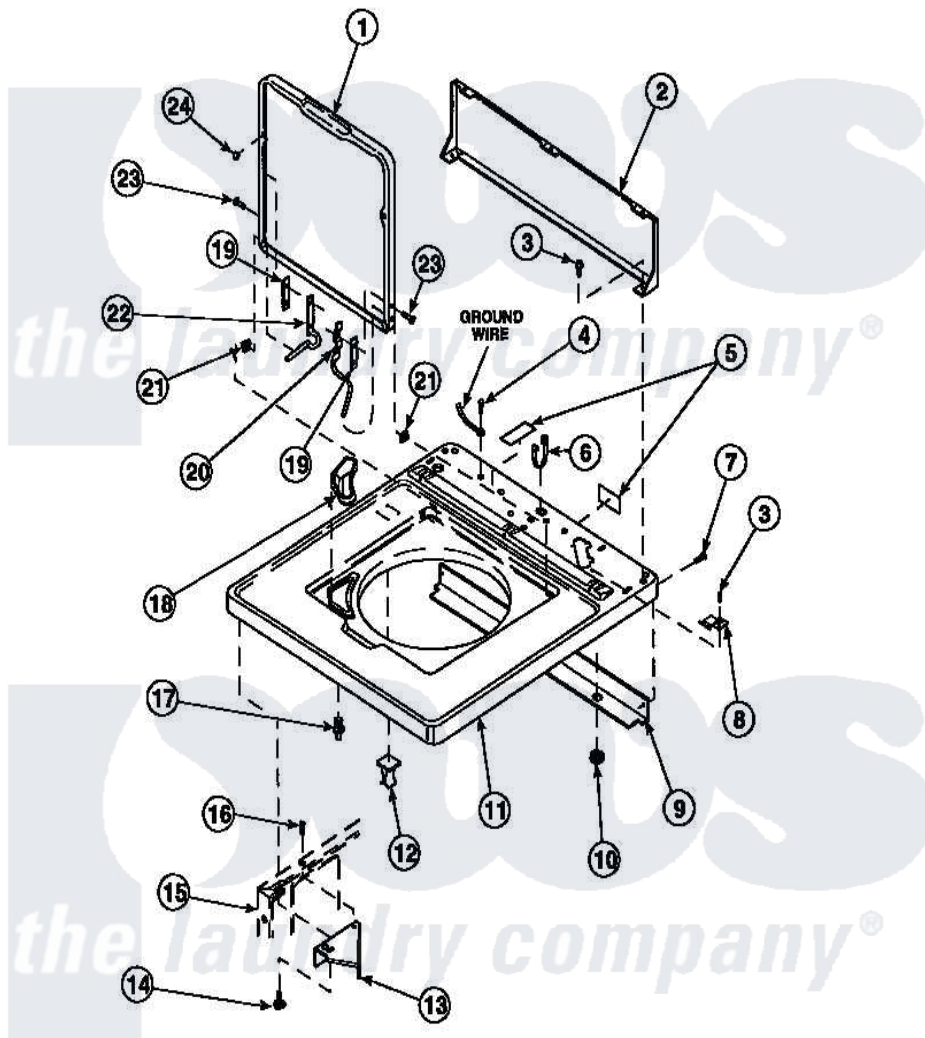

Amana CW8203W2 (BOM: PCW8203W2 B) 05 - CAB TOP/LOADING DR & CTRL HOOD REAR PAN

Amana Residential Amana CW8203W2 (BOM: PCW8203W2 B) Washer Parts Diagram 05 - CAB TOP/LOADING DR & CTRL HOOD REAR PAN
 Click on the part number to view part

Item	Original Part Number	Replaced By	Status	Part Description
2	34903		Not Available	PANEL, BACK HOOD (USE 37782)
3	23962	W10116760		Screw
4	52909			Screw, 10B-16 X 1/2 HeX
5	500316		Not Available	LABEL, WARNING-DISCONNECT POWER
6	21903	211881		Grommet, Cord Part Not Used-Gas Models Only
7	27196	27001200		Screw
8	35887	40063901		Clip, Hold Down
9	34228			Shield, Top
10	80262		Not Available	GROMMET
11	34902P		Not Available	TOP
13	36034			Bracket, Director-Module
14	Y31644	27001200		Screw
15	34475P		Not Available	CABINET

16	36035	Not Available	SCREW,8-18X3/8 PHIL FLT HD
17	56534		Barrel, Support
18	34776	Not Available	DISPENSER,BLEACH
19	34338		Gasket, Hinge
20	36437		Hinge, Lid R
21	33446	40008201	Bushing, Hinge
22	36438		Hinge, Lid Left
23	34337	W10119828	Screw, Lid Hinge Mounting
24	21685	40038001	Bumper