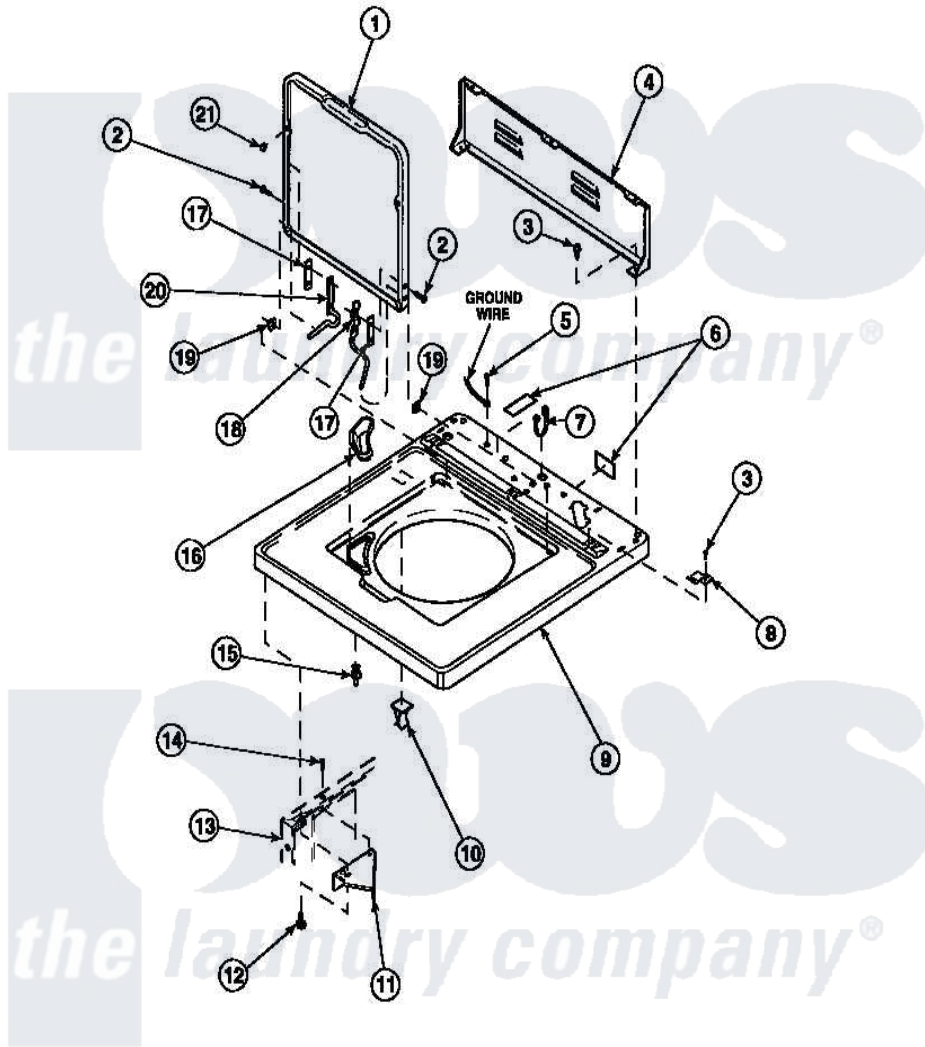

Amana CW8203W2 (BOM: PCW8203W2 B) 06 - CAB TOP/LOADING DR & CTRL HOOD REAR PAN

Amana Residential Amana CW8203W2 (BOM: PCW8203W2 B) Washer Parts Parts Diagram 06 - CAB TOP/LOADING DR & CTRL HOOD REAR PAN
 Click on the part number to view part

Item	Original Part Number	Replaced By	Status	Part Description
1	33541P		Not Available	LID
2	34337	W10119828		Screw, Lid Hinge Mounting
3	23962	W10116760		Screw
4	34903		Not Available	PANEL, BACK HOOD (USE 37782)
5	52909			Screw, 10B-16 X 1/2 HeX
6	24903		Not Available	STICKER,DISCONNECT POW
7	21903	211881		Grommet, Cord Part Not Used-Gas Models Only
8	35887	40063901		Clip, Hold Down
9	34902P		Not Available	TOP
11	36034			Bracket, Director-Module
12	Y31644	27001200		Screw
13	34475P		Not Available	CABINET
14	36035		Not Available	SCREW,8-18X3/8 PHIL FLT