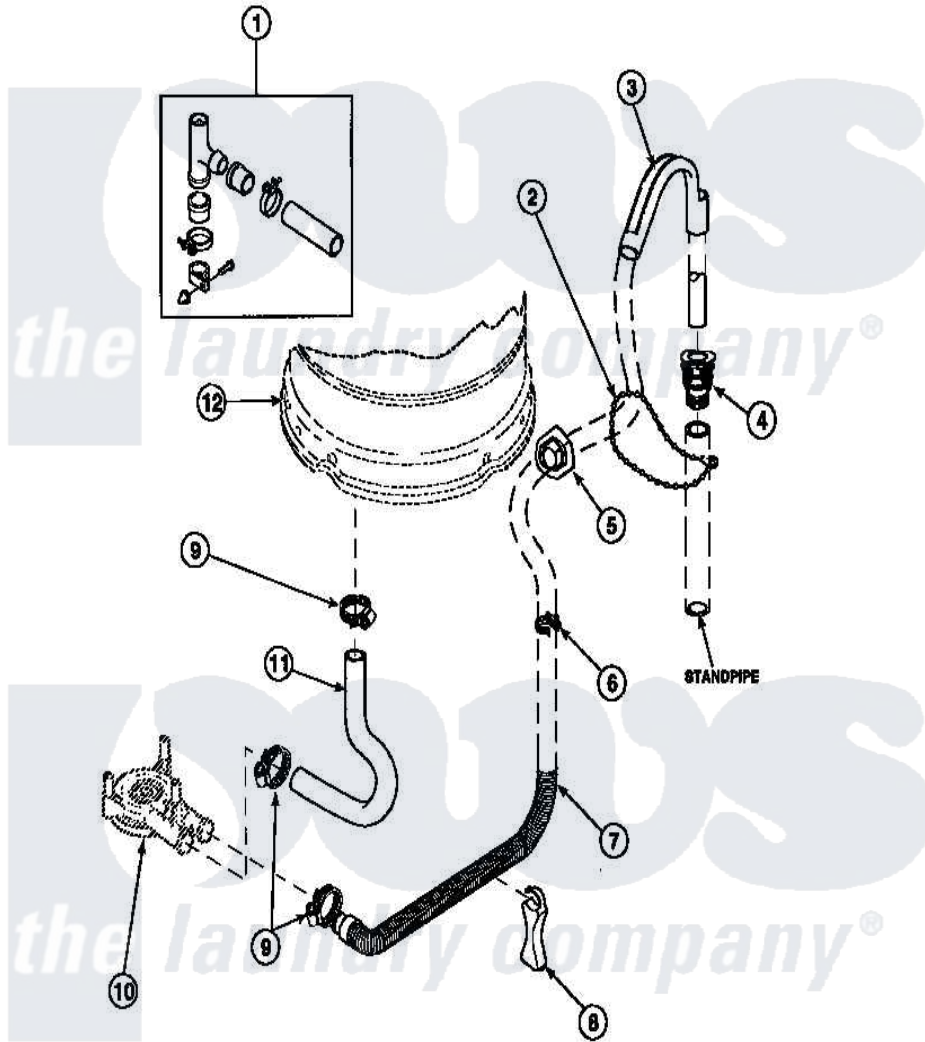

**Amana CW8203W2 (BOM: PCW8203W2 B) 07 - DRAIN HOSE AND SIPHON BREAK**

Amana Residential Amana CW8203W2 (BOM: PCW8203W2 B) Washer Parts Parts Diagram 07 - DRAIN HOSE AND SIPHON BREAK

[Click on the part number to view part](#)

Item	Original Part Number	Replaced By	Status	Part Description
1	562P3	<a href="#">76660</a>		Break-Sphn
2	33489	<a href="#">8539404</a>		Tie-Wire
3	33615	<a href="#">22003814</a>		Retainer, Drain Hose
4	36878	<a href="#">40008101</a>		Adapter, Standpipe
5	<a href="#">32219</a>			Relief, Strain
6	<a href="#">36014</a>			Clip, Retainer-Hose
7	37245	<a href="#">40053901</a>		Hose, Drain
8	<a href="#">36522</a>			Hose Support
"	<a href="#">35487</a>			Support, Hose
9	36802	<a href="#">285655</a>		Clamp, Hose
10	36863P	<a href="#">27001233</a>		Pump
11	<a href="#">35753</a>			Hose, Tub To Pump-Ddp
12	<a href="#">34438P</a>			Assembly, Outer Tub