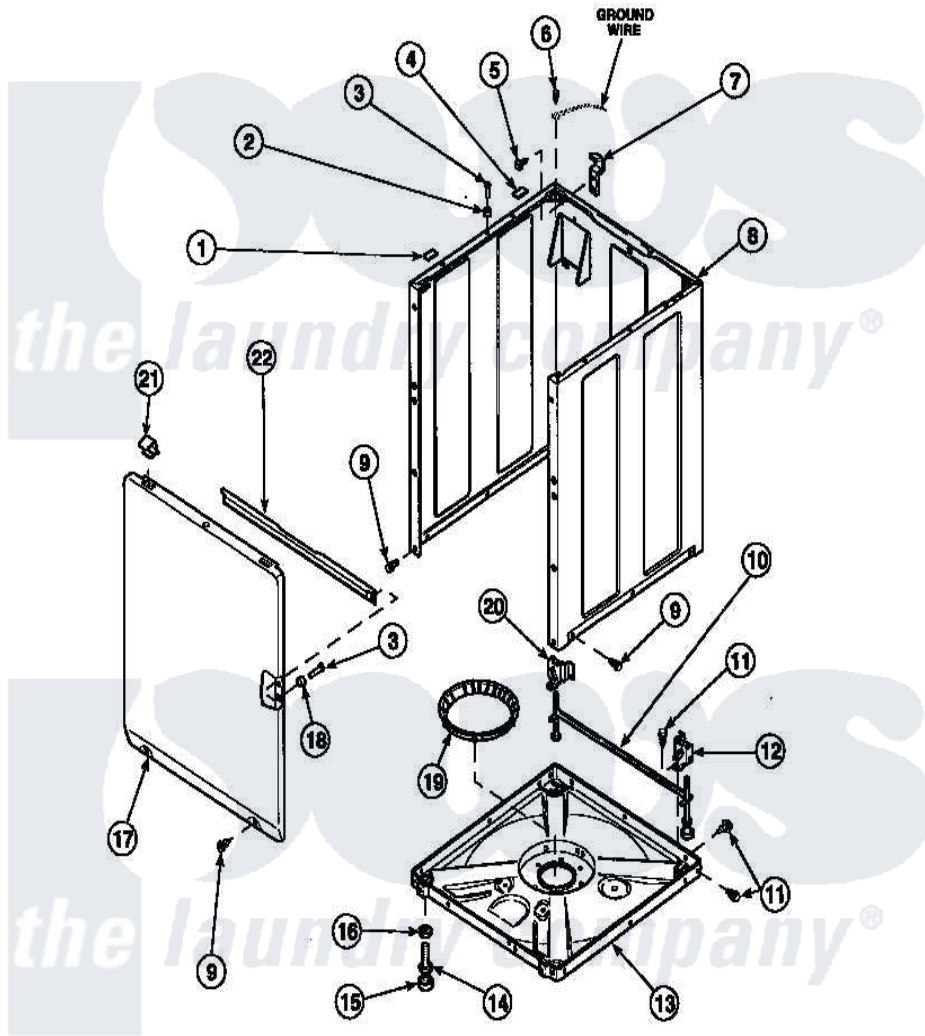

Amana CW8203W2 (BOM: PCW8203W2 B) 08 - FRONT PANEL, BASE ASSY AND CABINET ASSY

Amana Residential Amana CW8203W2 (BOM: PCW8203W2 B) Washer Parts Parts Diagram 08 - FRONT PANEL, BASE ASSY AND CABINET ASSY
 Click on the part number to view part

Item	Original Part Number	Replaced By	Status	Part Description
1	Y56128			Pad, Bumper
2	56079	505187		Locator, Panel
3	32671	Y014874		Screw, Idler Arm And Sleeve
4	36226			Pad, Bumper .25
5	34499		Not Available	SCREW, No.10B X 1/4 TAP IN HX
6	23962	W10116760		Screw
7	Y27103			Hinge, Hold-Down Lug
8	34475P		Not Available	CABINET
9	27196	27001200		Screw
10	34443			Assembly, Leg And Stabilier
11	35148		Not Available	SCREW, 1/4-14 X 3/8 HX HD
12	36036		Not Available	BRACKET, SLL-RIGHT
13	36599P			Assembly Nut/ Leg Base
"	34434P			Assembly Nut/Leg Base

14	Y34319	22003428	Leg, Adjustable
15	34318	40016001	Foot, Rubber
16	Y21899	40038101	Nut, Leg
17	34656P	Not Available	NOT GOOD No. SEE NOTE PNL, FRONT
18	28102		Locator, Panel
19	36108	Not Available	SNUBBER PAD & ISOLATOR
20	36037		Bracket, SII-Left
21	35865		Clip, Hold-Down Front Panel
22	Y35097	Not Available	BRACE, FRT PNL