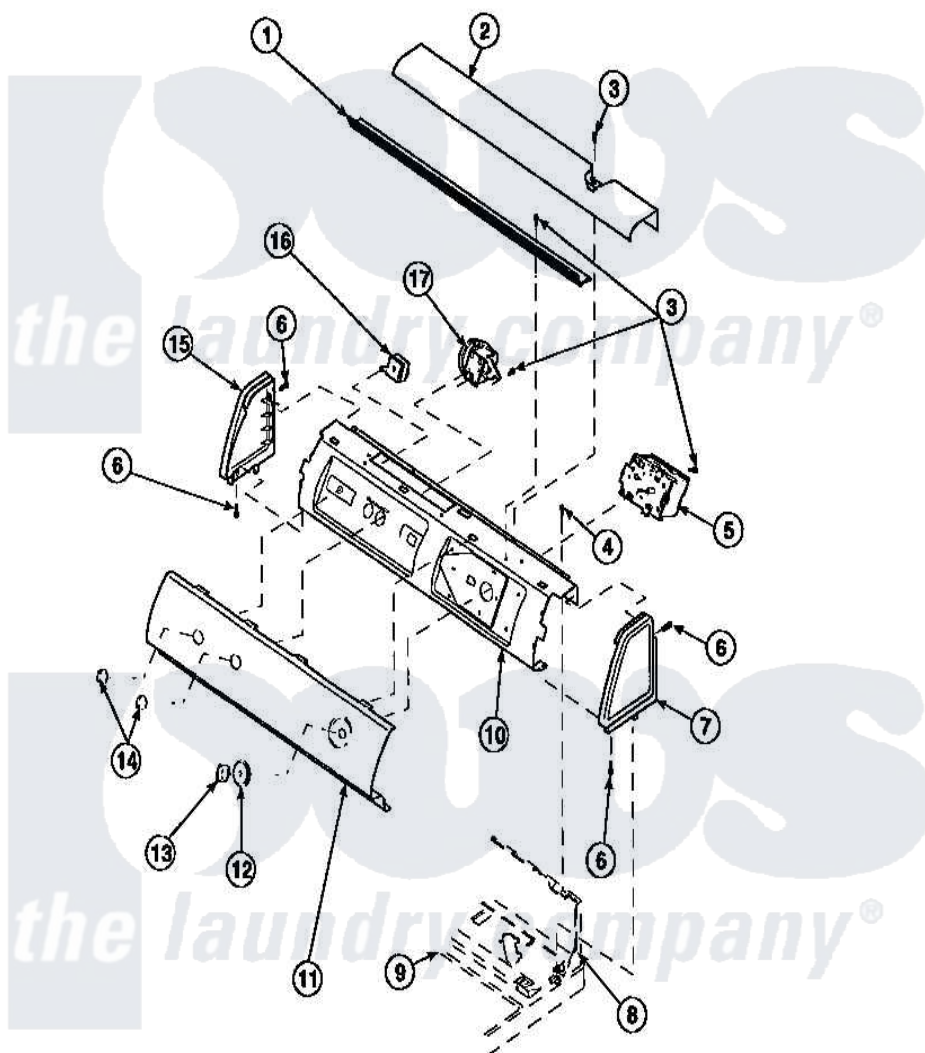

**Amana CW8203W2 (BOM: PCW8203W2 B) 09 - GRAPHIC PANEL, CTRL
MTG PLATE AND CTRLS**

Amana [Residential Amana CW8203W2 \(BOM: PCW8203W2 B\) Washer Parts](#) Parts Diagram 09 - GRAPHIC PANEL, CTRL MTG PLATE AND CTRLS
Click on the part number to view part

Item	Original Part Number	Replaced By	Status	Part Description
1	Y34826		Not Available	DIFFUSER,LAMP-CLEAR
3	23962	W10116760		Screw
4	34904	489355		Screw, 8 X 1/2
5	31239	31239P		Timer 3 Cycle Package
6	501086	90767		Screw, 8A X 3/8 HeX Washer Head Tapping
8	34903		Not Available	PANEL, BACK HOOD (USE 37782)
9	34902P		Not Available	TOP
10	34821		Not Available	CONTROL MOUNTING PLATE
16	35115			Switch, TemPerature 3 P
17	36045	40055101		Switch, Pressure