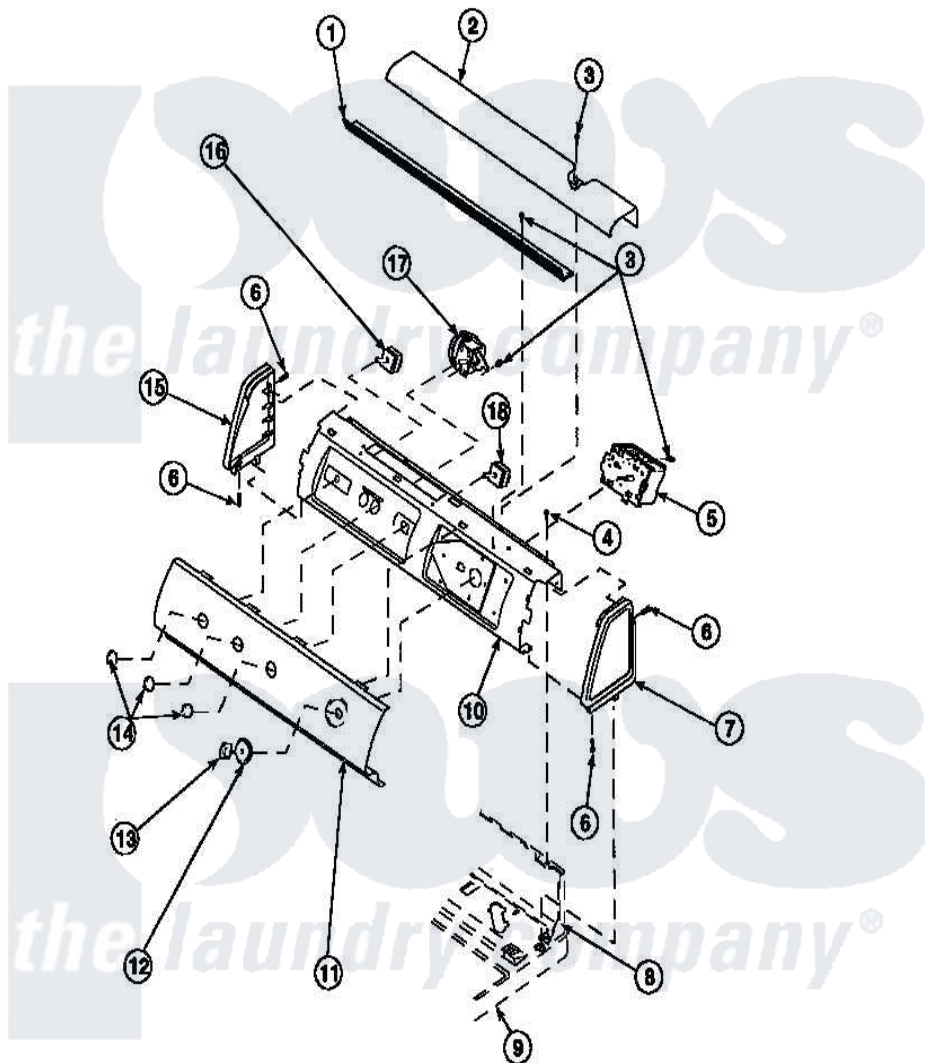

**Amana CW8203W2 (BOM: PCW8203W2 B) 11 - GRAPHIC PANEL, CTRL
MTG PLATE AND CTRLS**

Amana [Residential Amana CW8203W2 \(BOM: PCW8203W2 B\) Washer Parts](#) Parts Diagram 11 - GRAPHIC PANEL, CTRL MTG PLATE AND CTRLS
Click on the part number to view part

Item	Original Part Number	Replaced By	Status	Part Description
1	Y34826		Not Available	DIFFUSER,LAMP-CLEAR
2	34824		Not Available	TOP COVER
3	23962	W10116760		Screw
4	34904	489355		Screw, 8 X 1/2
6	501086	90767		Screw, 8A X 3/8 HeX Washer Head Tapping
7	34817		Not Available	END CAP(RIGHT)
8	34903		Not Available	PANEL, BACK HOOD (USE 37782)
9	34902P		Not Available	TOP
10	34821		Not Available	CONTROL MOUNTING PLATE
12	36700		Not Available	TIMER KNOB SKIRT
13	35333		Not Available	TIMER KNOB
14	36701		Not Available	KNOB, TEMP
15	34818		Not Available	END CAP(LEFT)