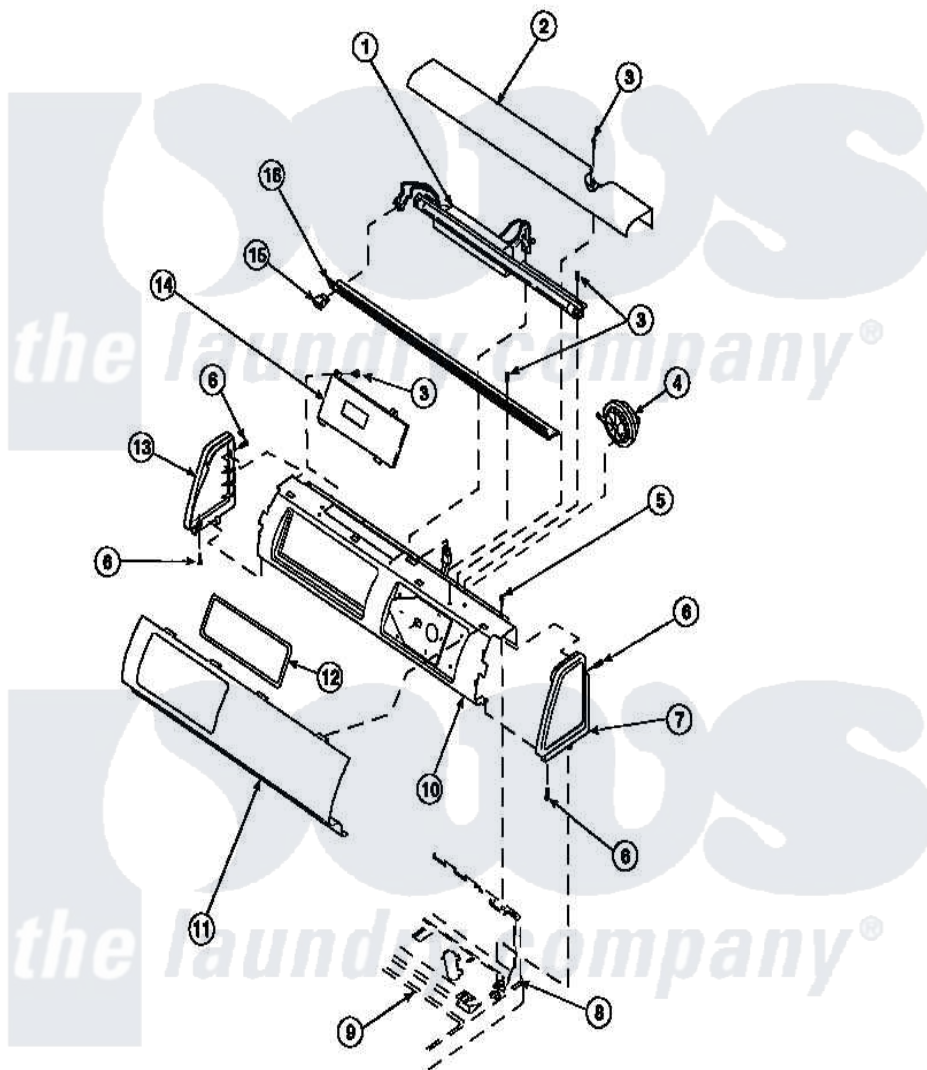

**Amana CW8203W2 (BOM: PCW8203W2 B) 12 - GRAPHIC PANEL, CTRL
MTG PLATE AND CTRLS**

Amana [Residential Amana CW8203W2 \(BOM: PCW8203W2 B\) Washer Parts](#) Parts Diagram 12 - GRAPHIC PANEL, CTRL MTG PLATE AND CTRLS
Click on the part number to view part

Item	Original Part Number	Replaced By	Status	Part Description
2	34824		Not Available	TOP COVER
3	23962	W10116760		Screw
5	34904	489355		Screw, 8 X 1/2
6	501086	90767		Screw, 8A X 3/8 HeX Washer Head Tapping
7	34817		Not Available	END CAP(RIGHT)
8	34903		Not Available	PANEL, BACK HOOD (USE 37782)
9	34902P		Not Available	TOP
13	34818		Not Available	END CAP(LEFT)