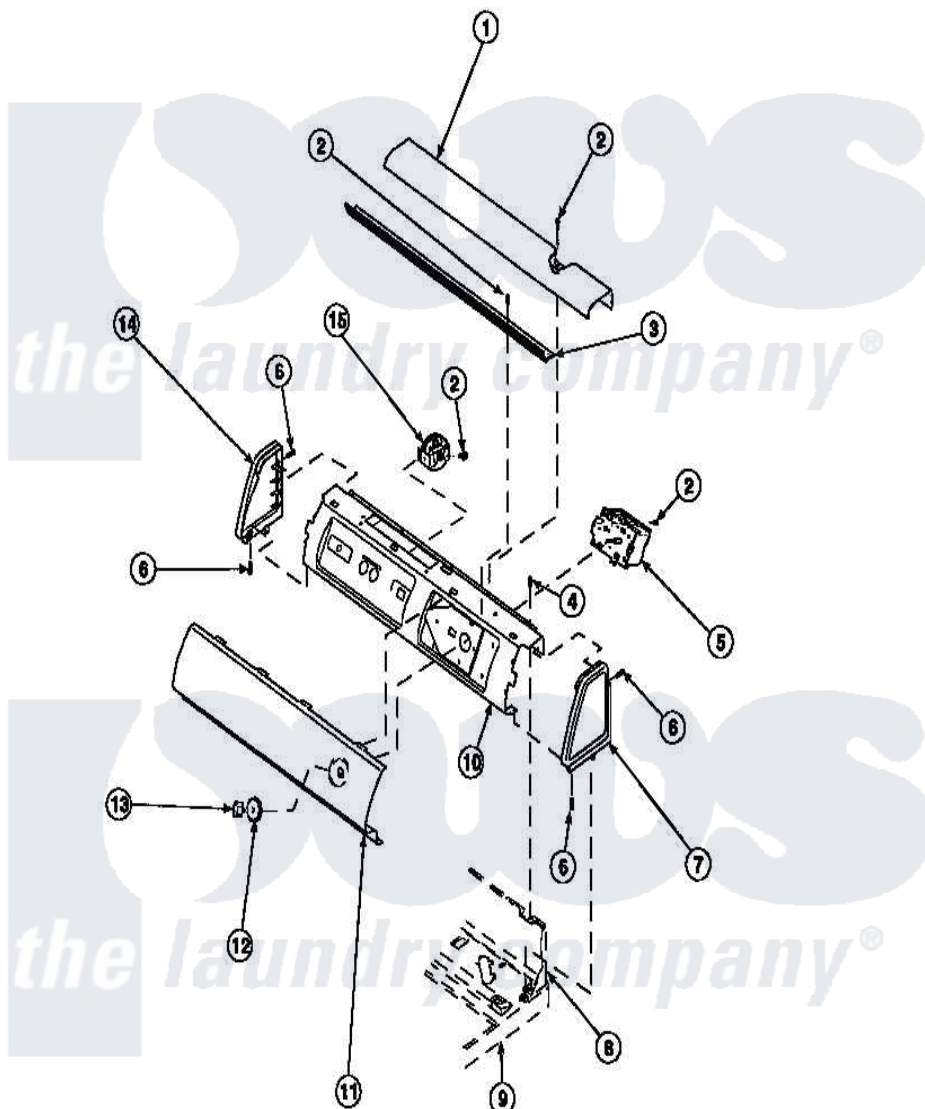

**Amana CW8203W2 (BOM: PCW8203W2 B) 13 - GRAPHIC PANEL, CTRL  
MTG PLATE AND CTRLS**

Amana [Residential Amana CW8203W2 \(BOM: PCW8203W2 B\) Washer Parts](#) Parts Diagram 13 - GRAPHIC PANEL, CTRL MTG PLATE AND CTRLS  
Click on the part number to view part

Item	Original Part Number	Replaced By	Status	Part Description
2	23962	<a href="#">W10116760</a>		Screw
3	Y34826		Not Available	DIFFUSER,LAMP-CLEAR
4	34904	<a href="#">489355</a>		Screw, 8 X 1/2
6	501086	<a href="#">90767</a>		Screw, 8A X 3/8 HeX Washer Head Tapping
7	34817		Not Available	END CAP(RIGHT)
8	34903		Not Available	PANEL, BACK HOOD (USE 37782)
9	34902P		Not Available	TOP
10	34821		Not Available	CONTROL MOUNTING PLATE
12	33817		Not Available	ASSY,TIMER SKIRT-BLACK
13	<a href="#">33897</a>			Knob, Timer-Washer-Blac
14	34818		Not Available	END CAP(LEFT)