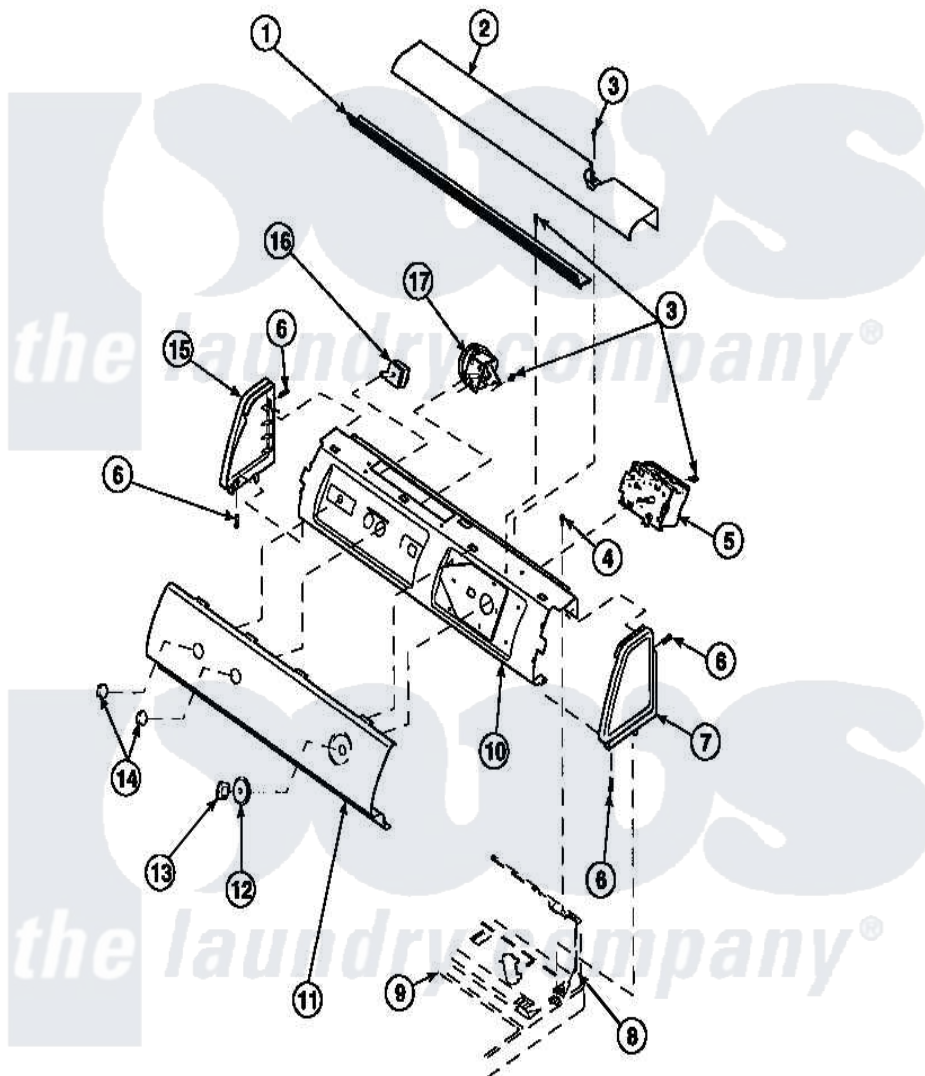

**Amana CW8203W2 (BOM: PCW8203W2 B) 14 - GRAPHIC PANEL, CTRL
MTG PLATE AND CTRLS**

Amana [Residential Amana CW8203W2 \(BOM: PCW8203W2 B\) Washer Parts](#) Parts Diagram 14 - GRAPHIC PANEL, CTRL MTG PLATE AND CTRLS
Click on the part number to view part

Item	Original Part Number	Replaced By	Status	Part Description
1	Y34826		Not Available	DIFFUSER,LAMP-CLEAR
2	34824		Not Available	TOP COVER
3	23962	W10116760		Screw
4	31239	31239P		Timer 3 Cycle Package
5	34904	489355		Screw, 8 X 1/2
6	501086	90767		Screw, 8A X 3/8 HeX Washer Head Tapping
7	34817		Not Available	END CAP(RIGHT)
8	34903		Not Available	PANEL, BACK HOOD (USE 37782)
9	34902P		Not Available	TOP
11	34821		Not Available	CONTROL MOUNTING PLATE
12	36700		Not Available	TIMER KNOB SKIRT
13	35333		Not Available	TIMER KNOB
14	36701		Not Available	KNOB, TEMP