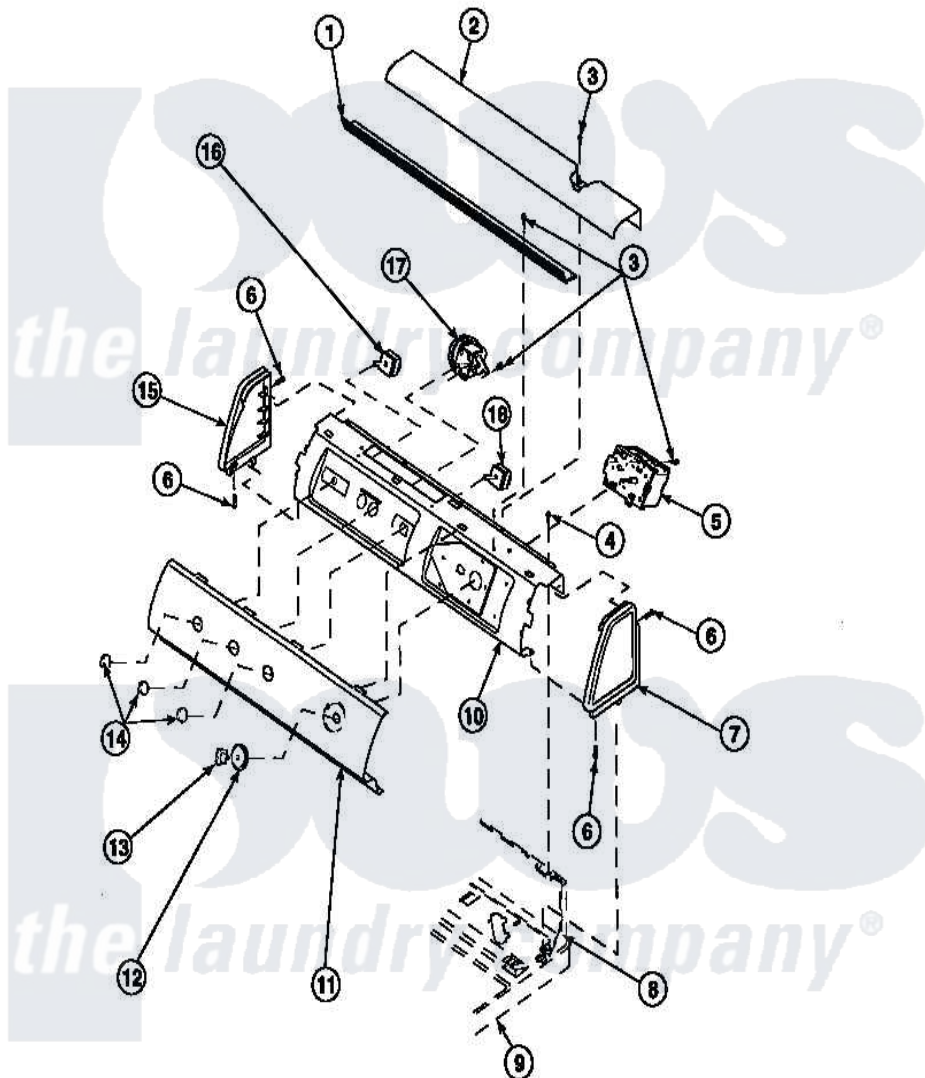

**Amana CW8203W2 (BOM: PCW8203W2 B) 15 - GRAPHIC PANEL, CTRL  
MTG PLATE AND CTRLS**

Amana Residential Amana CW8203W2 (BOM: PCW8203W2 B) Washer Parts Parts Diagram 15 - GRAPHIC PANEL, CTRL MTG PLATE AND CTRLS  
Click on the part number to view part

Item	Original Part Number	Replaced By	Status	Part Description
1	Y34826		Not Available	DIFFUSER,LAMP-CLEAR
3	23962	<a href="#">W10116760</a>		Screw
4	34904	<a href="#">489355</a>		Screw, 8 X 1/2
6	501086	<a href="#">90767</a>		Screw, 8A X 3/8 HeX Washer Head Tapping
8	34903		Not Available	PANEL, BACK HOOD (USE 37782)
9	34902P		Not Available	TOP
10	34821		Not Available	CONTROL MOUNTING PLATE
17	36045	<a href="#">40055101</a>		Switch, Pressure