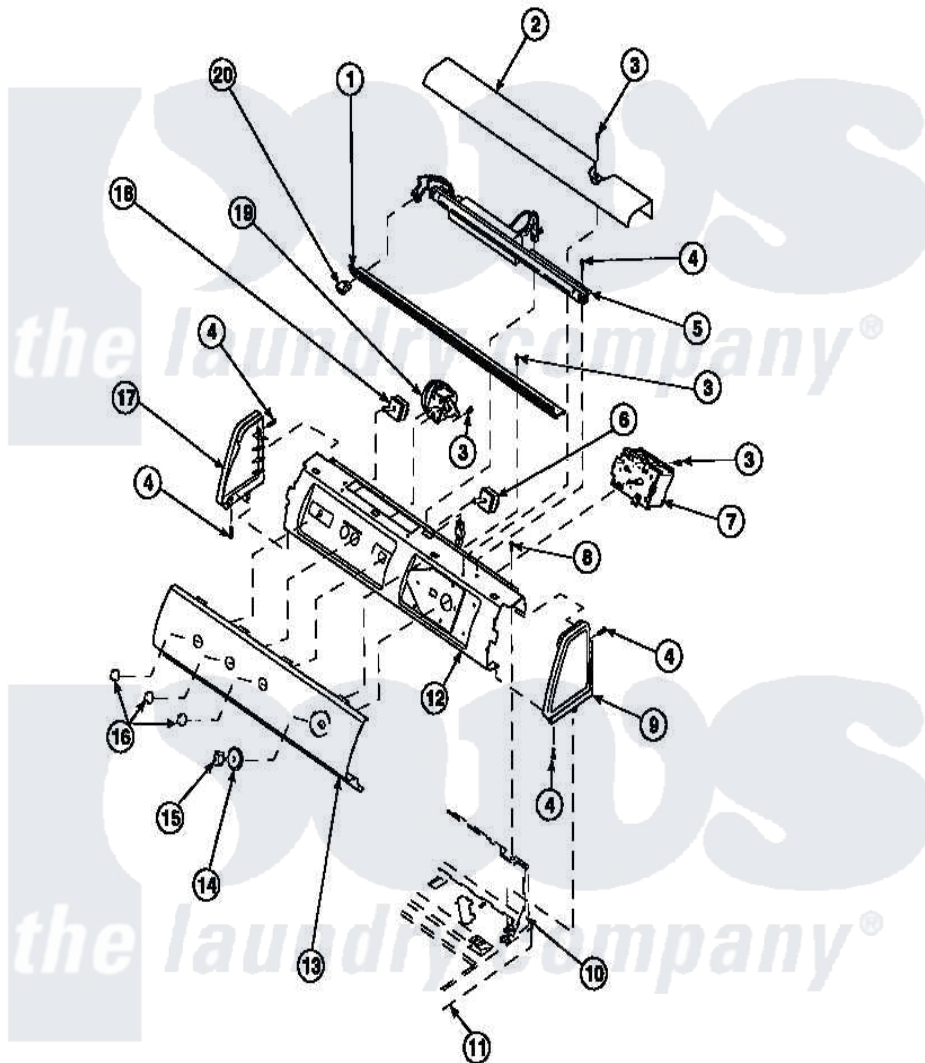

**Amana CW8203W2 (BOM: PCW8203W2 B) 16 - GRAPHIC PANEL, CTRL  
MTG PLATE AND CTRLS**

Amana [Residential Amana CW8203W2 \(BOM: PCW8203W2 B\) Washer Parts](#) Parts Diagram 16 - GRAPHIC PANEL, CTRL MTG PLATE AND CTRLS  
Click on the part number to view part

Item	Original Part Number	Replaced By	Status	Part Description
2	34824		Not Available	TOP COVER
3	23962	<a href="#">W10116760</a>		Screw
4	501086	<a href="#">90767</a>		Screw, 8A X 3/8 HeX Washer Head Tapping
8	34904	<a href="#">489355</a>		Screw, 8 X 1/2
9	34817		Not Available	END CAP(RIGHT)
10	34903		Not Available	PANEL, BACK HOOD (USE 37782)
11	34902P		Not Available	TOP
12	34821		Not Available	CONTROL MOUNTING PLATE
14	36700		Not Available	TIMER KNOB SKIRT
15	35333		Not Available	TIMER KNOB
16	36701		Not Available	KNOB, TEMP
17	34818		Not Available	END CAP(LEFT)
19	36045	<a href="#">40055101</a>		Switch, Pressure