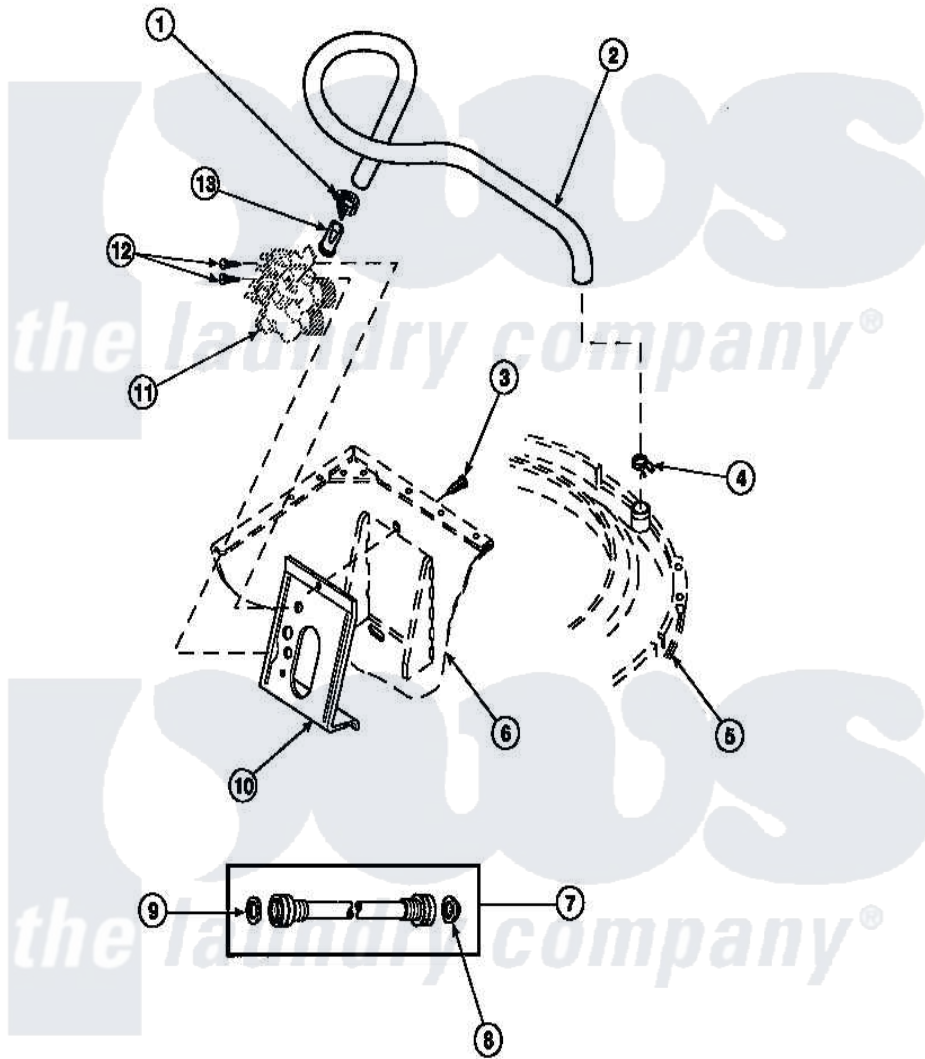

Amana CW8203W2 (BOM: PCW8203W2 B) 17 - INLET/FILL HOSE & MIXING VLV MTG BRKT

Amana Residential Amana CW8203W2 (BOM: PCW8203W2 B) Washer Parts Diagram 17 - INLET/FILL HOSE & MIXING VLV MTG BRKT
 Click on the part number to view part

Item	Original Part Number	Replaced By	Status	Part Description
1	36801	596669		Clamp, Manifold
2	35874	38155		Hose, Mix Valve To TU
3	33562	27001200		Screw
4	29210			Hose Clamp
5	36025P			Assembly, Tub Coverand Gasket
6	34475P		Not Available	CABINET
7	20618	21001467		Hose- 10'
"	20617		Not Available	HOSE, INLET (8 FT)
"	28330P	202860		Inlet Hose Assembly
8	28605	22002960		Strainer, Washer Inlet
9	20290	Y013783		Washer, Inlet Hose
10	34972	39407		Bracket, Valve
11	34963	34963P		Valve Mixing Package
12	501086	00767		Screw, 8A X 3/8 HeX Washer