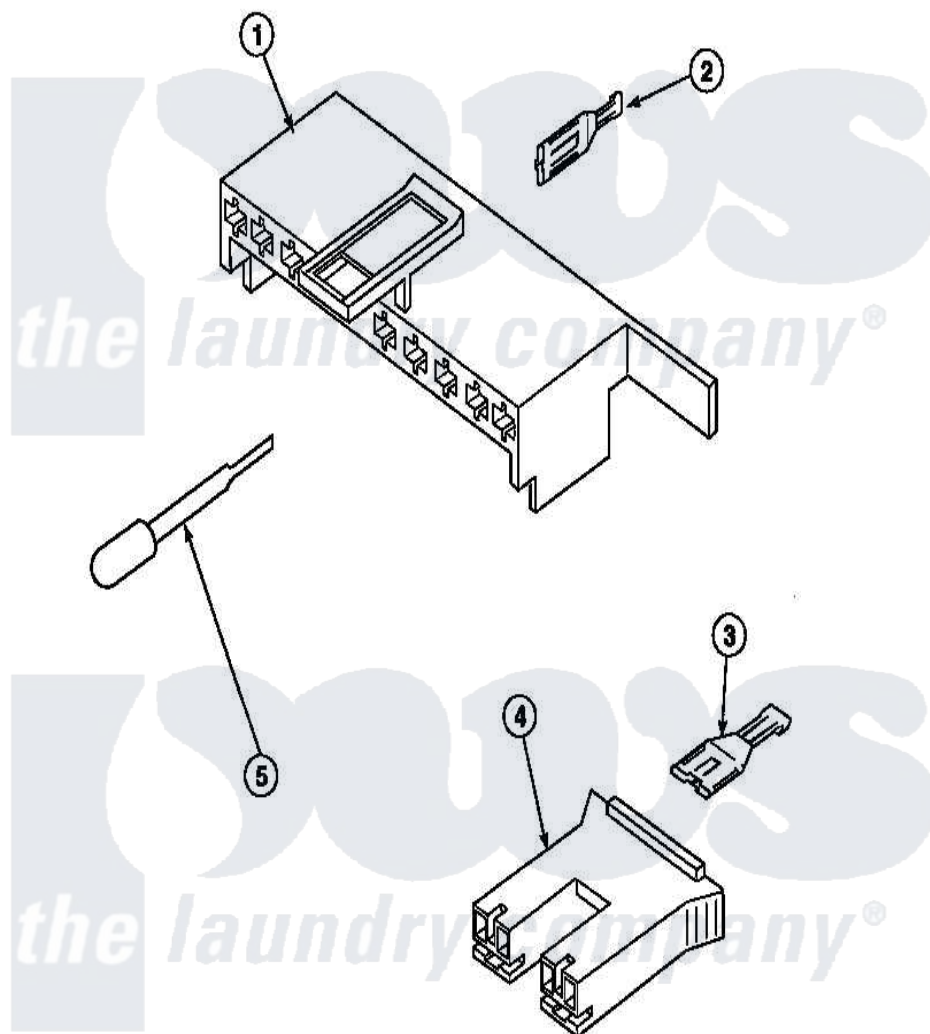

**Amana CW8203W2 (BOM: PCW8203W2 B) 19 - MIXING VALVE & MOTOR
CONN BLOCKS, TERM**

Amana Residential Amana CW8203W2 (BOM: PCW8203W2 B) Washer Parts Parts Diagram 19 - MIXING VALVE & MOTOR CONN BLOCKS, TERM
Click on the part number to view part

Item	Original Part Number	Replaced By	Status	Part Description
1	34677			10 Circuit Plug
2	Y00188			Molex Terminal
3	Y00121		Not Available	SPADE TERMINAL(12 GAUGE) (1/4 INCH-(2) 18 GAUGE WIRES O
4	34676			Plug
"	34675		Not Available	PLUG
5	283P4			Terminal Extractor Tool