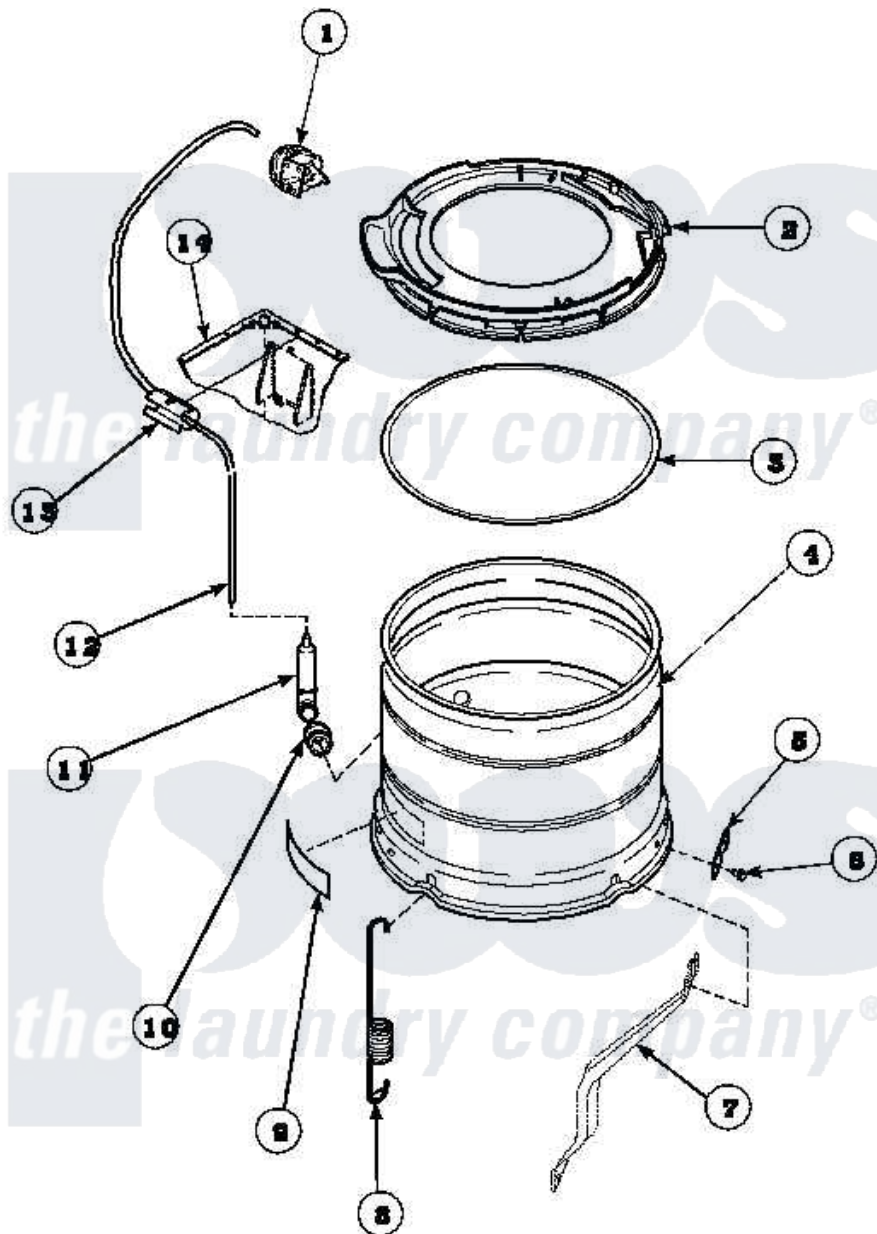

Amana CW8203W2 (BOM: PCW8203W2 B) 21 - OUTER TUB, COVER AND PRESSURE HOSE

Amana Residential Amana CW8203W2 (BOM: PCW8203W2 B) Washer Parts Parts Diagram 21 - OUTER TUB, COVER AND PRESSURE HOSE

Click on the part number to view part

Item	Original Part Number	Replaced By	Status	Part Description
1	36045	40055101		Switch, Pressure
2	36025P			Assembly, Tub Cover and Gasket
3	32857			Gasket, Tub Cover Small
4	34438P			Assembly, Outer Tub
5	27926			Plate, Leg .063
6	35369	40128701		Screw, 5/16-18 X .50
7	34471		Not Available	LEG,SUPPORT
8	35948			Spring, Leg-Large Tub
9	500049		Not Available	STICKER
10	29175	40037801		Grommet
11	30907	40008501		Assembly, Pressure Bulb
12	29213	39125		Tubing 31
13	36985		Not Available	CLIP, HOSE
14	34475P		Not Available	CABINET