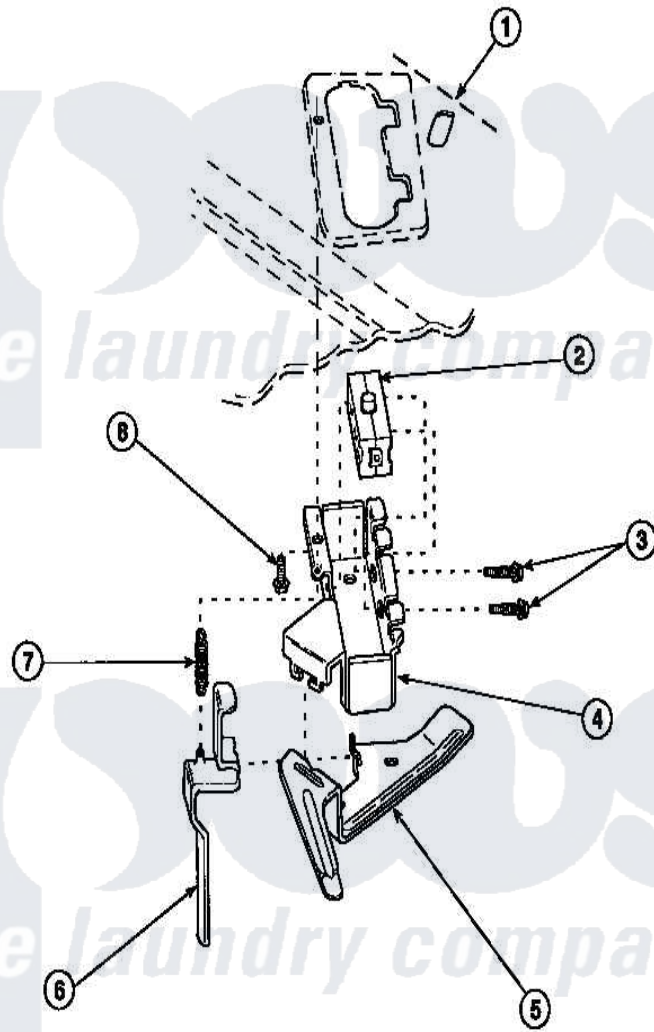

# Amana CW8203W2 (BOM: PCW8203W2 B) 22 - OUT-OF-BALANCE SWITCH

Amana Residential Amana CW8203W2 (BOM: PCW8203W2 B) Washer Parts Parts Diagram 22 - OUT-OF-BALANCE SWITCH

[Click on the part number to view part](#)

Item	Original Part Number	Replaced By	Status	Part Description
1	34902P		Not Available	TOP
2	33445	<a href="#">27001095</a>		Switch, Lid
3	<a href="#">36510</a>			Screw
4	<a href="#">36497P</a>			Kit, Switch Holder
5	<a href="#">33441</a>			Arm, Actuator
6	<a href="#">33442</a>			Lever, Unbalanced Load
7	<a href="#">33443</a>			Spring
8	23962	<a href="#">W10116760</a>		Screw