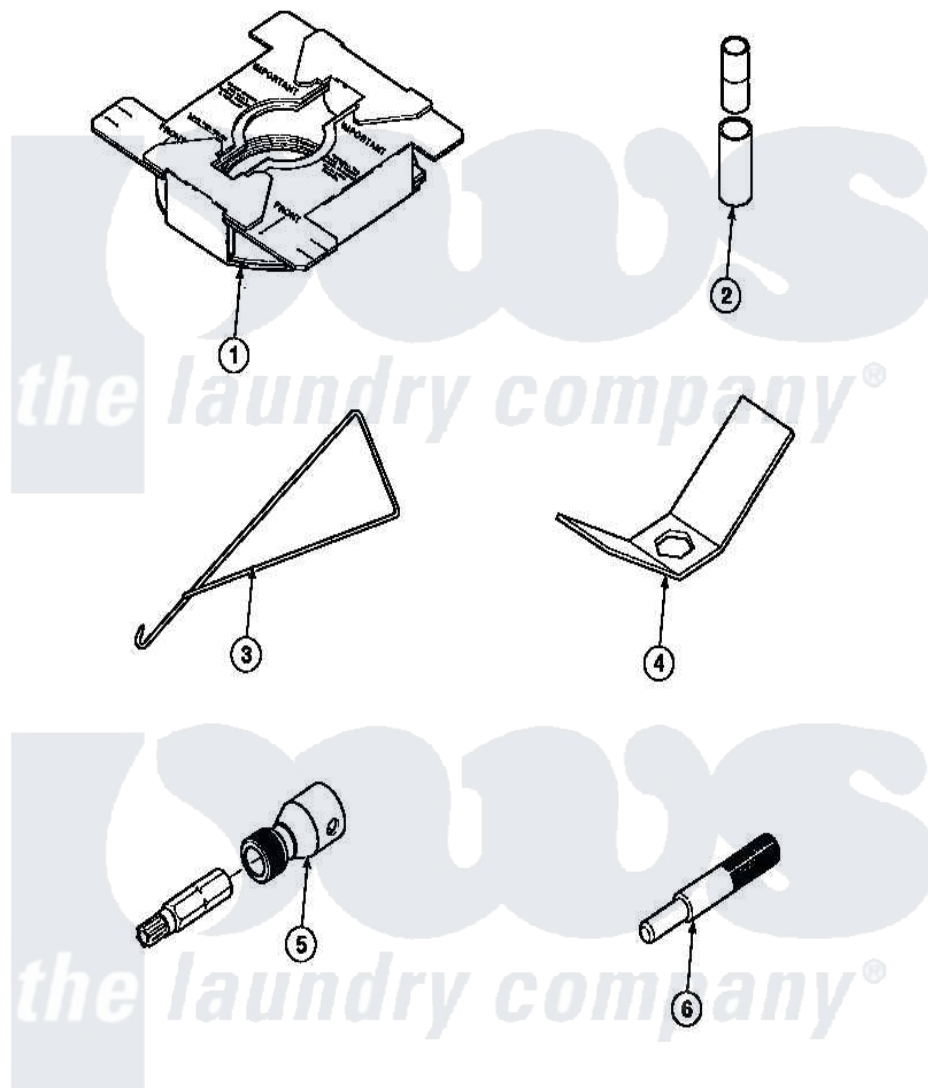

Amana CW8203W2 (BOM: PCW8203W2 B) 24 - SPECIAL TOOLS

Amana Residential Amana CW8203W2 (BOM: PCW8203W2 B) Washer Parts Parts Diagram 24 - SPECIAL TOOLS
 Click on the part number to view part

Item	Original Part Number	Replaced By	Status	Part Description
1	36926		Not Available	BRACE, SHIPPING
2	242P4			Installer, Spring
3	289P4	321P4		Hook, Spring
4	237P4	306P4		Hex Wrench
5	282P4			T25 Tamper Resistant Bit
"	24161			Torx Bit Holder
6	305P4		Not Available	TOOL, TRANSMISSION PI
NI	555P3	725P3		Kit