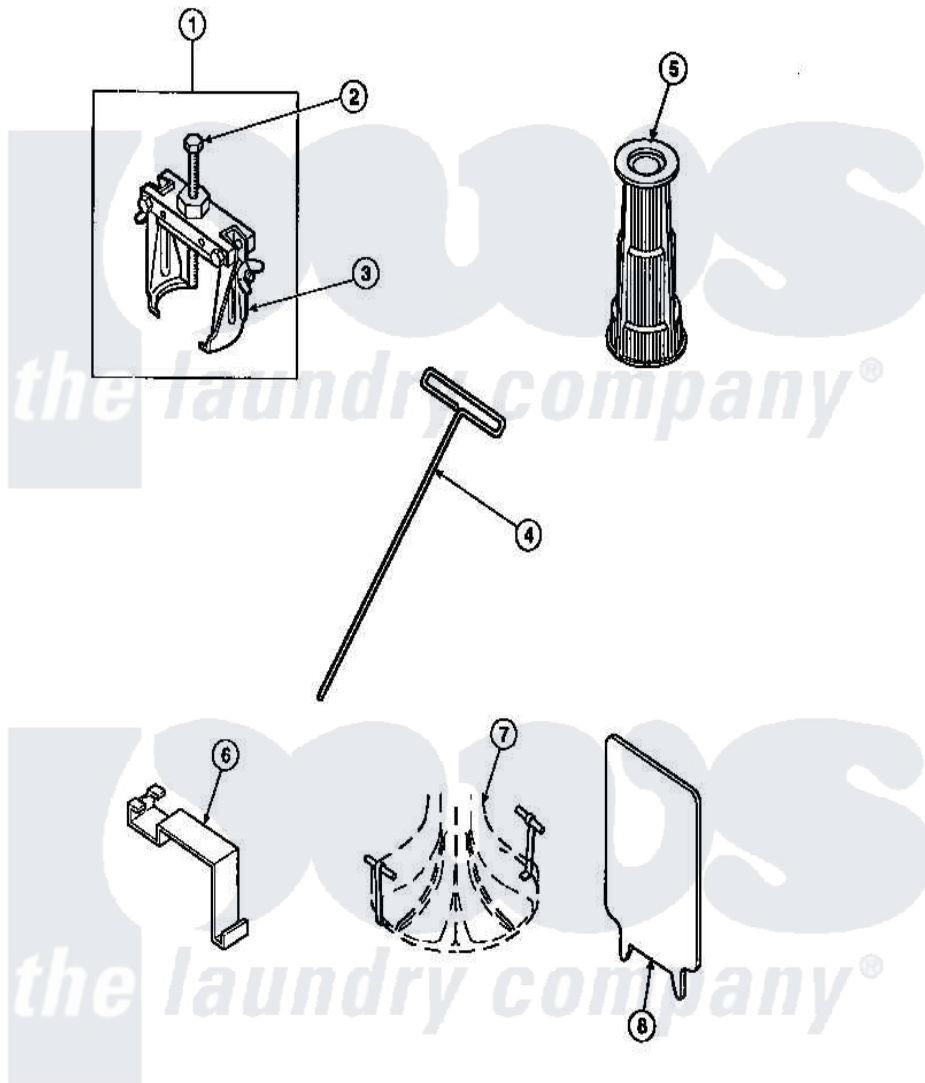

# Amana CW8203W2 (BOM: PCW8203W2 B) 25 - SPECIAL TOOLS

Amana Residential Amana CW8203W2 (BOM: PCW8203W2 B) Washer Parts Parts Diagram 25 - SPECIAL TOOLS

[Click on the part number to view part](#)

Item	Original Part Number	Replaced By	Status	Part Description
1	<a href="#">294P4</a>			Bell Tool
2	<a href="#">294P4B</a>			Drive Bell Bolt
3	<a href="#">294P4A</a>			Jaw, Drive Bell Tool
4	291P4		Not Available	WRENCH, T - ALLEN
5	<a href="#">293P4</a>			Seal Tool
6	<a href="#">273P4</a>			Tub Cover Gasket Tool
7	<a href="#">254P4P</a>			Agitator Hooks
8	<a href="#">272P4</a>			Tool, Lid Switch Instal
NI	555P3	<a href="#">725P3</a>		Kit