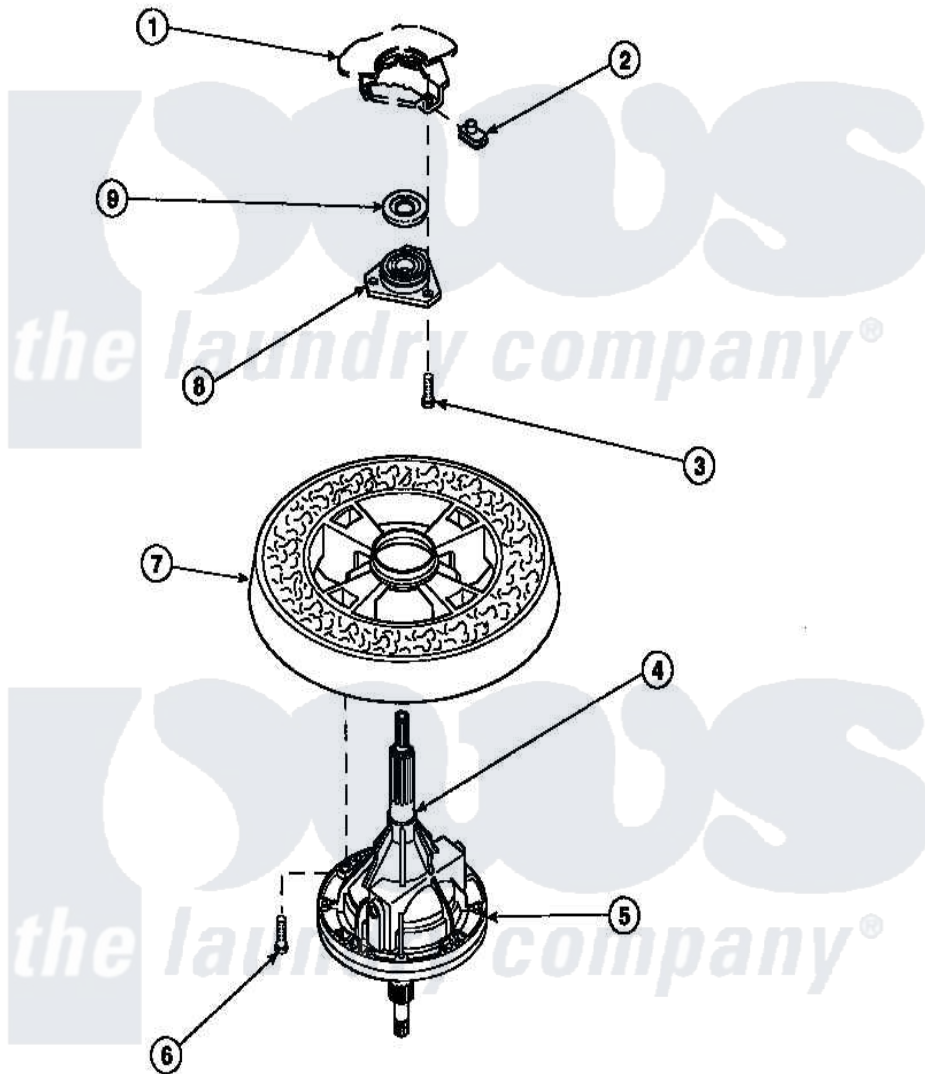

Amana CW8203W2 (BOM: PCW8203W2 B) 27 - TRANSMISSION ASSY AND BALANCE RING

Amana Residential Amana CW8203W2 (BOM: PCW8203W2 B) Washer Parts Parts Diagram 27 - TRANSMISSION ASSY AND BALANCE RING
 Click on the part number to view part

Item	Original Part Number	Replaced By	Status	Part Description
1	34438P			Assembly, Outer Tub
2	27222			Nut, Retainer 5/16-18
3	36991	3400500		Bolt, 3405245 5/16-18 X 3/4
4	27604P			Never-Seeze 1 Oz Tube
5	34526P			Assembly, Transmission
6	37047		Not Available	SCREW, CAP
7	34731		Not Available	ASSY,BALANCE RING-COMPL
8	27182	40004201P		Main Bearing Assembly
9	27187			Flinger