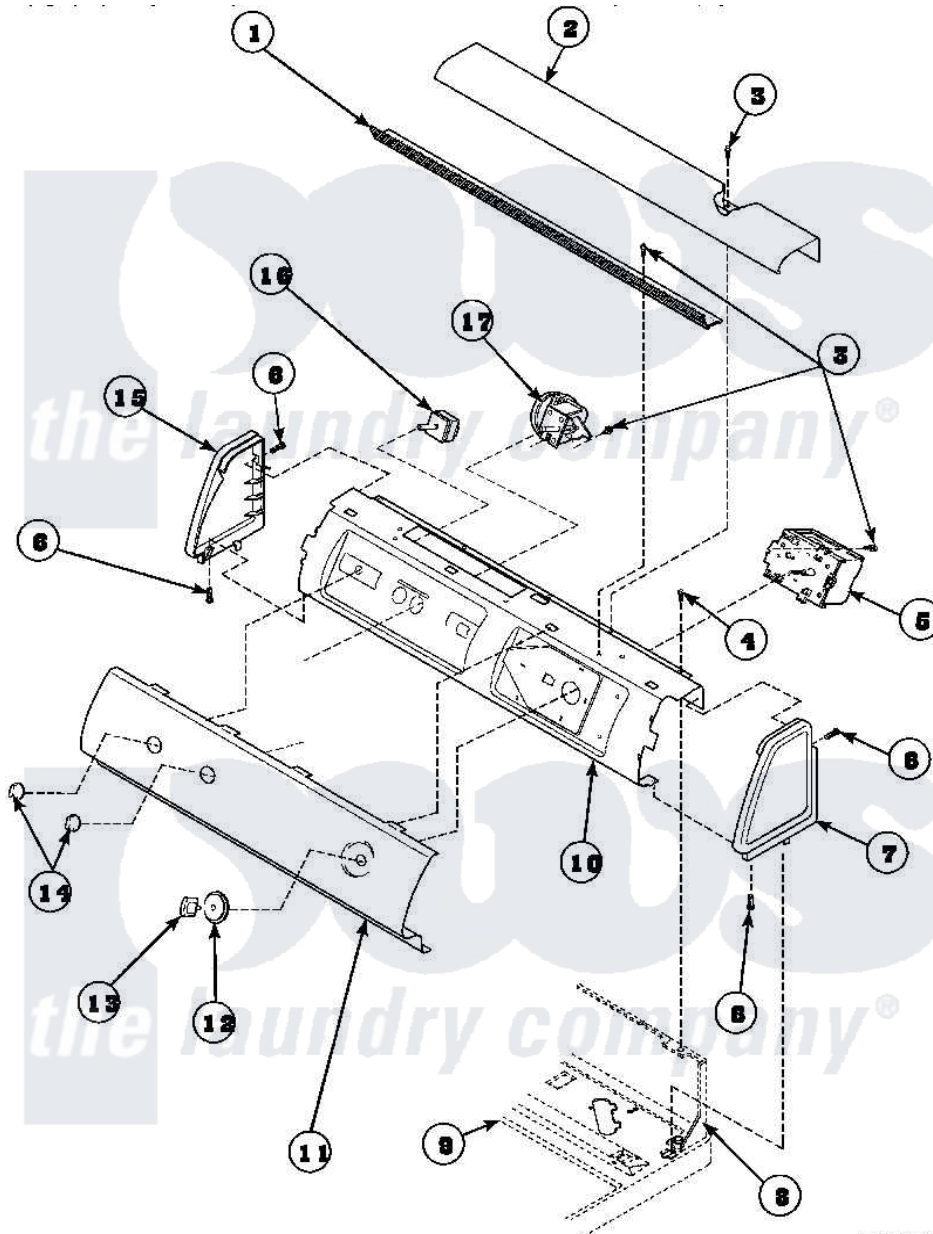

**Amana CW8203W2 (BOM: PCW8203W2A) 09 - GRAPHIC PANEL, CTRL
MTG PLATE AND CTRLS**

W8203W2A

Amana Residential Amana CW8203W2 (BOM: PCW8203W2A) Washer Parts Parts Diagram 09 - GRAPHIC PANEL, CTRL MTG PLATE AND CTRLS
Click on the part number to view part

Item	Original Part Number	Replaced By	Status	Part Description
1	Y34826		Not Available	DIFFUSER,LAMP-CLEAR
2	34824		Not Available	TOP COVER
3	23962	W10116760		Screw
4	34904	489355		Screw, 8 X 1/2
5	31239	31239P		Timer 3 Cycle Package
6	501086	90767		Screw, 8A X 3/8 HeX Washer Head Tapping
7	34817		Not Available	END CAP(RIGHT)
8	34903		Not Available	PANEL, BACK HOOD (USE 37782)
9	34902_P		Not Available	CABINET TOP
10	34821		Not Available	CONTROL MOUNTING PLATE
11	36613		Not Available	GRAPHIC PANEL
12	36700		Not Available	TIMER KNOB SKIRT
13	35333		Not Available	TIMER KNOB

14	36701	Not Available	KNOB, TEMP
15	34818	Not Available	END CAP(LEFT)
16	35115		Switch, TemPerature 3 P
17	36045	40055101	Switch, Pressure