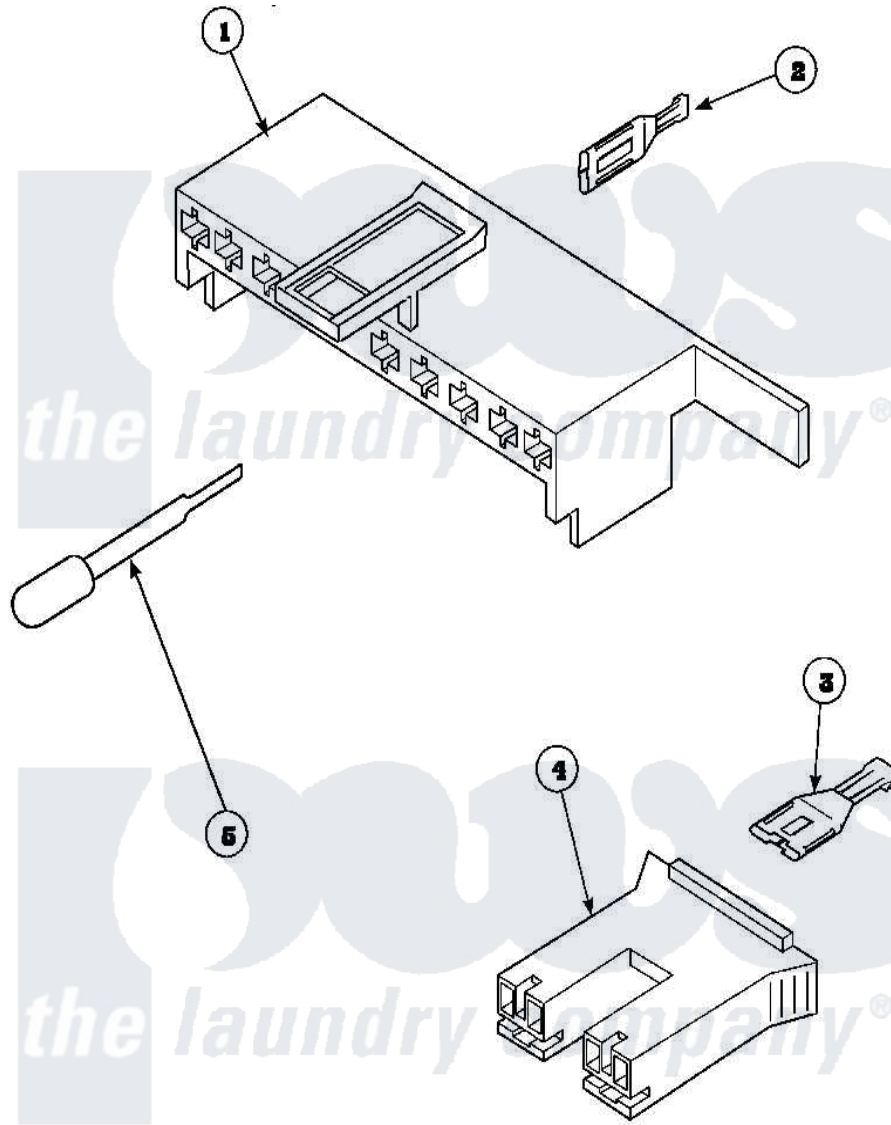

**Amana CW8203W2 (BOM: PCW8203W2A) 11 - MIXING VLV, CONN
BLOCKS, TERM, EXTRACTOR**

Amana Residential Amana CW8203W2 (BOM: PCW8203W2A) Washer Parts Parts Diagram 11 - MIXING VLV, CONN
BLOCKS, TERM, EXTRACTOR
Click on the part number to view part

Item	Original Part Number	Replaced By	Status	Part Description
1	34677			10 Circuit Plug
2	Y00188			Molex Terminal
3	Y00121		Not Available	SPADE TERMINAL(12 GAUGE) (1/4 INCH-(2) 18 GAUGE WIRES O
4	34676			Plug
"	34675		Not Available	PLUG
5	283P4			Terminal Extractor Tool
NI	36278			Harness, Wire