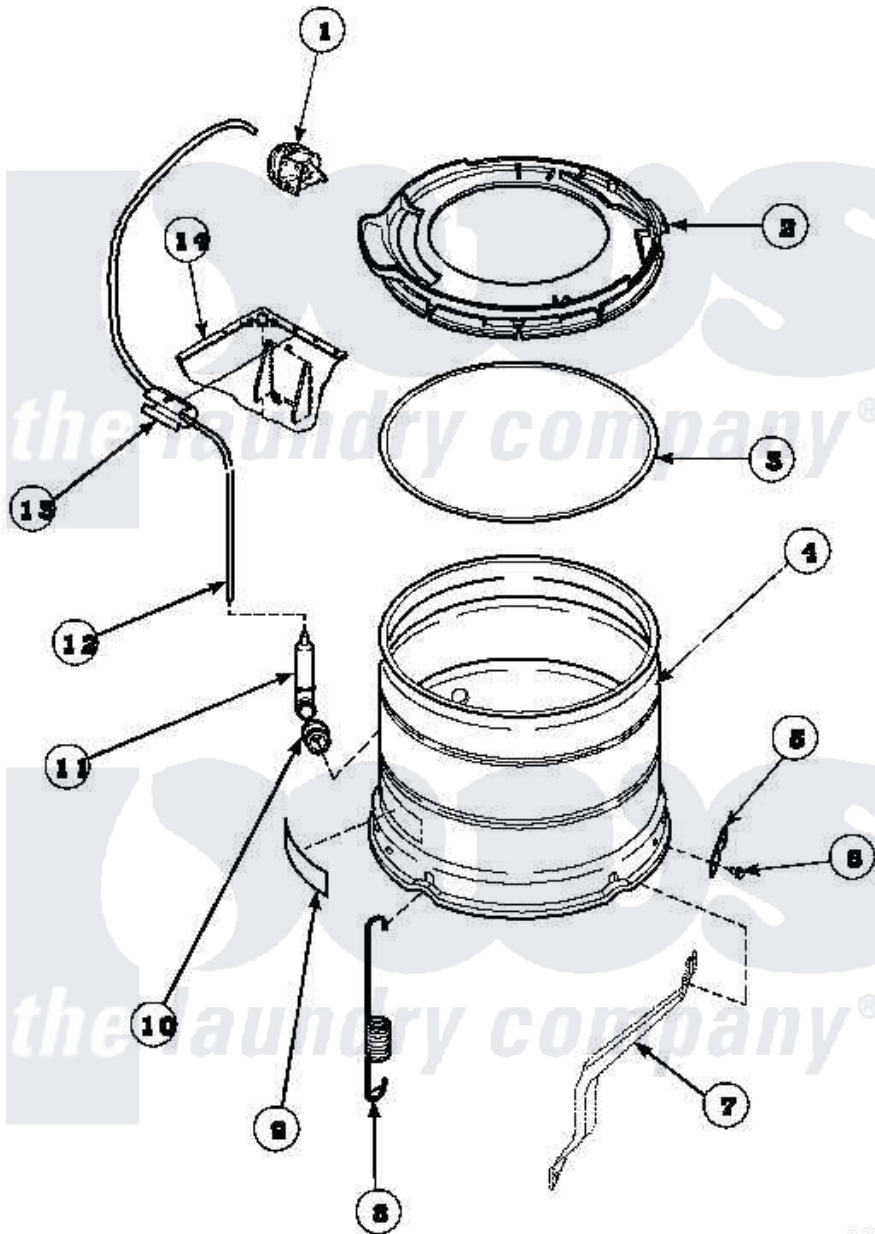

**Amana CW8203W2 (BOM: PCW8203W2A) 13 - OUTER TUB, COVER AND PRESSURE HOSE**

Amana Residential Amana CW8203W2 (BOM: PCW8203W2A) Washer Parts Parts Diagram 13 - OUTER TUB, COVER AND PRESSURE HOSE

Click on the part number to view part

Item	Original Part Number	Replaced By	Status	Part Description
1	36045	<a href="#">40055101</a>		Switch, Pressure
2	<a href="#">36025P</a>			Assembly, Tub Cover and Gasket
3	<a href="#">32857</a>			Gasket, Tub Cover Small
4	<a href="#">34438P</a>			Assembly, Outer Tub
5	<a href="#">27926</a>			Plate, Leg .063
6	35369	<a href="#">40128701</a>		Screw, 5/16-18 X .50
7	34471		Not Available	LEG,SUPPORT
8	<a href="#">35948</a>			Spring, Leg-Large Tub
10	29175	<a href="#">40037801</a>		Grommet
11	30907	<a href="#">40008501</a>		Assembly, Pressure Bulb
12	29213	<a href="#">39125</a>		Tubing 31
13	36985		Not Available	CLIP, HOSE
14	34475_P		Not Available	CABINET