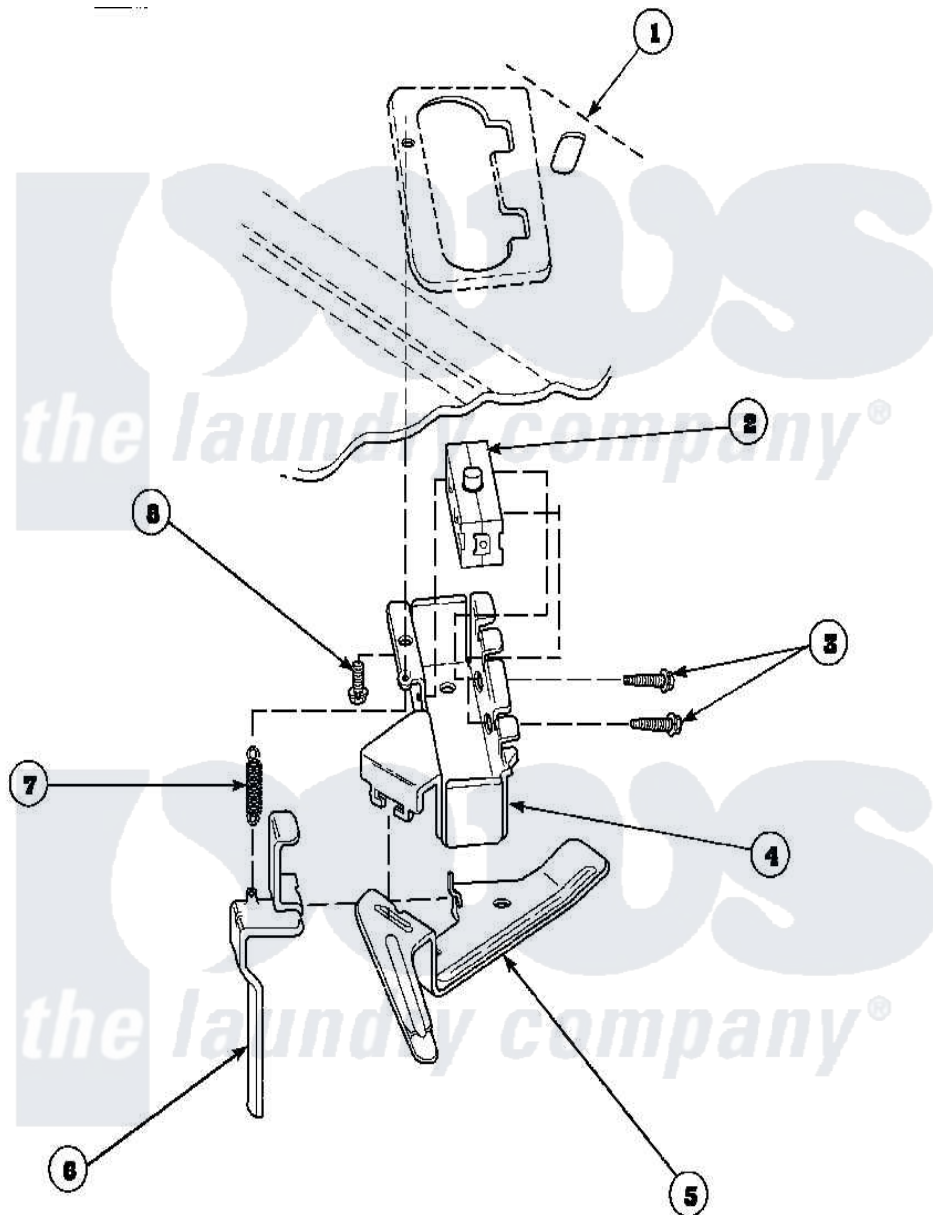

# Amana CW8203W2 (BOM: PCW8203W2A) 14 - OUT-OF-BALANCE SWITCH

W240354

Amana Residential Amana CW8203W2 (BOM: PCW8203W2A) Washer Parts Parts Diagram 14 - OUT-OF-BALANCE SWITCH

Click on the part number to view part

Item	Original Part Number	Replaced By	Status	Part Description
1	34902_P		Not Available	CABINET TOP
2	33445	<a href="#">27001095</a>		Switch, Lid
3	<a href="#">36510</a>			Screw
4	<a href="#">36497P</a>			Kit, Switch Holder
5	<a href="#">33441</a>			Arm, Actuator
6	<a href="#">33442</a>			Lever, Unbalanced Load
7	<a href="#">33443</a>			Spring
8	23962	<a href="#">W10116760</a>		Screw