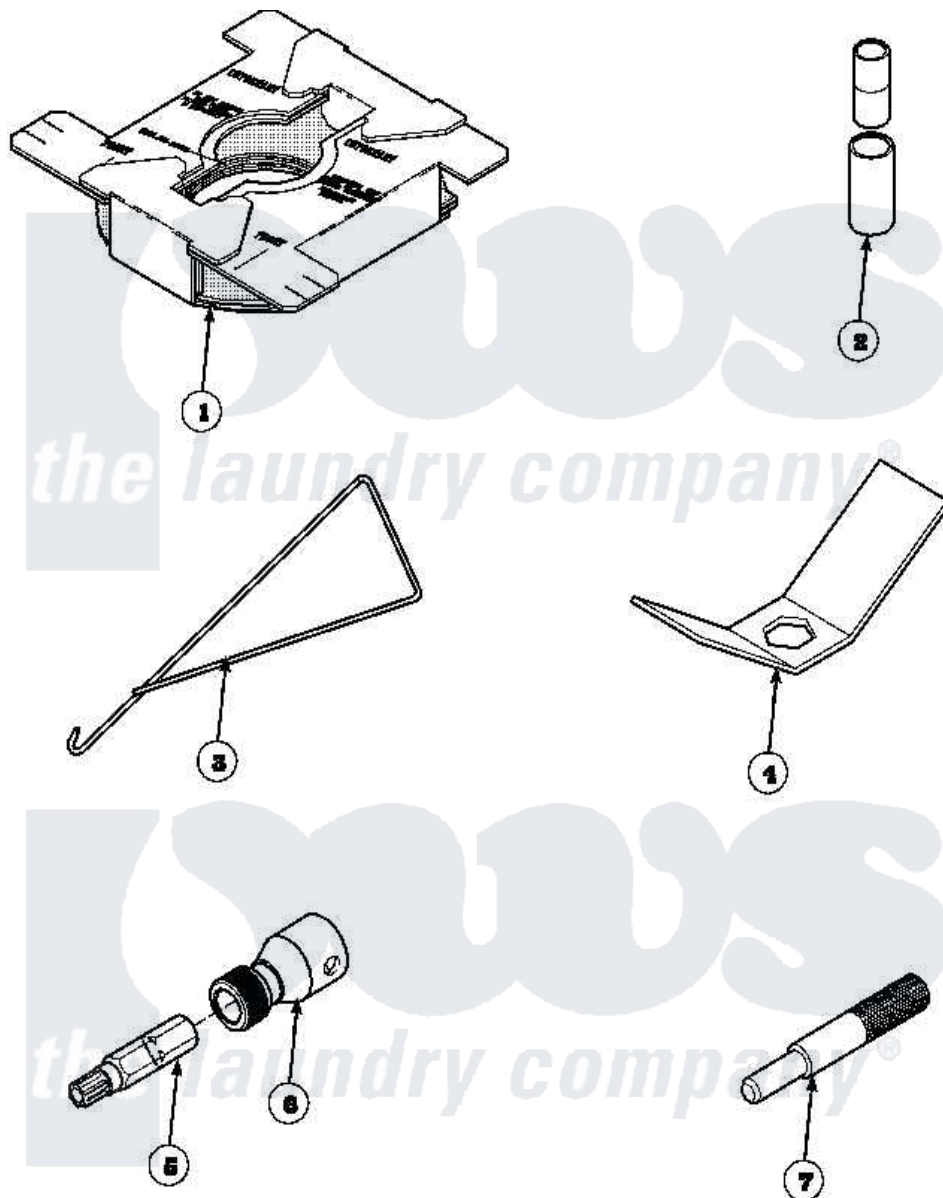

Amana CW8203W2 (BOM: PCW8203W2A) 16 - SPECIAL TOOLS

Amana Residential Amana CW8203W2 (BOM: PCW8203W2A) Washer Parts Diagram 16 - SPECIAL TOOLS
 Click on the part number to view part

Item	Original Part Number	Replaced By	Status	Part Description
1	36926		Not Available	BRACE, SHIPPING
2	242P4			Installer, Spring
3	289P4	321P4		Hook, Spring
4	237P4	306P4		Hex Wrench
5	282P4			T25 Tamper Resistant Bit
6	24161			Torx Bit Holder
7	305P4		Not Available	TOOL, TRANSMISSION PI
NI	555P3	725P3		Kit