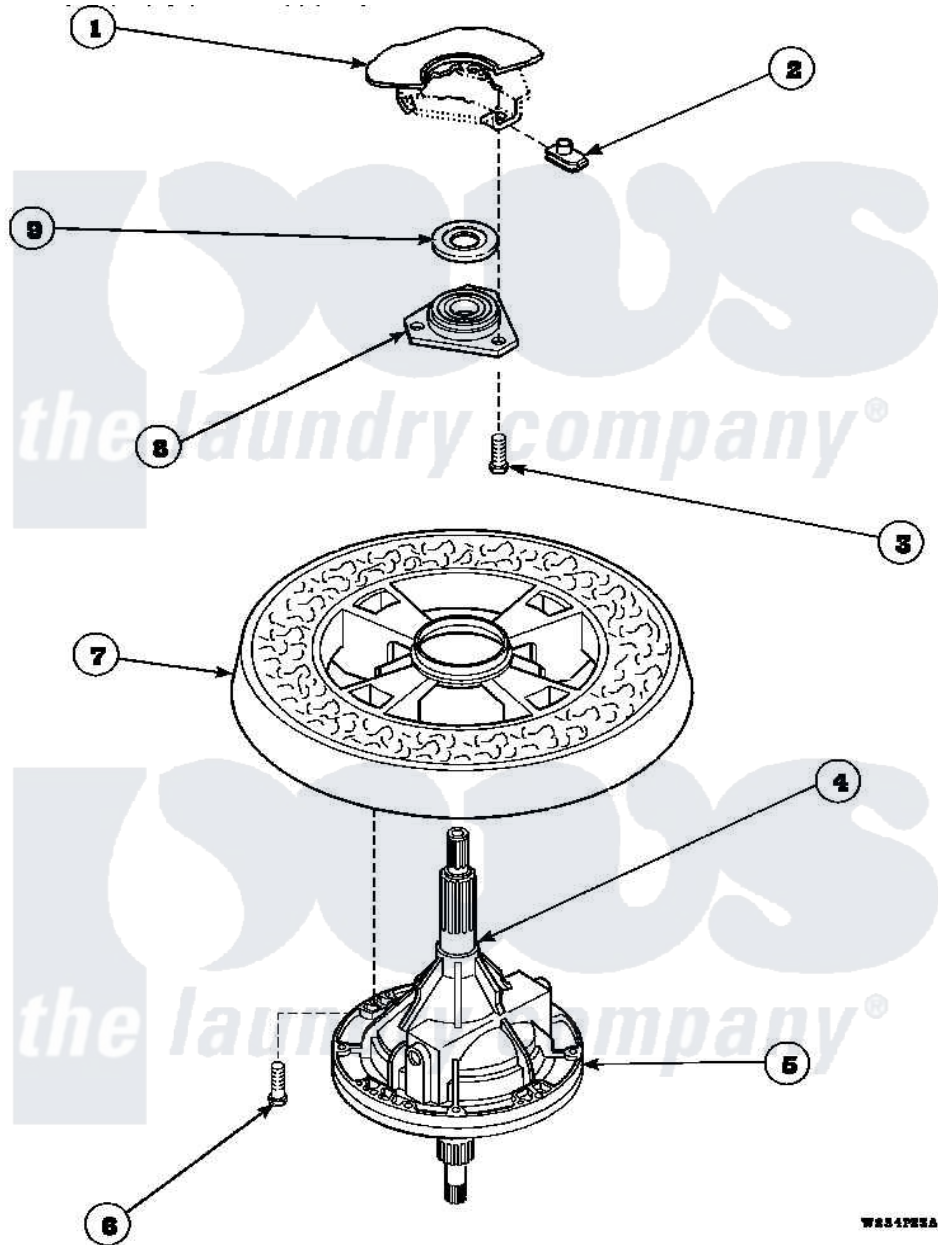

Amana CW8203W2 (BOM: PCW8203W2A) 19 - TRANSMISSION ASSY AND BALANCING RING

Amana Residential Amana CW8203W2 (BOM: PCW8203W2A) Washer Parts Parts Diagram 19 - TRANSMISSION ASSY AND BALANCING RING
 Click on the part number to view part

Item	Original Part Number	Replaced By	Status	Part Description
1	34438P			Assembly, Outer Tub
2	27222			Nut, Retainer 5/16-18
3	36991	3400500		Bolt, 3405245 5/16-18 X 3/4
4	27604P			Never-Seeze 1 Oz Tube
5	34526P			Assembly, Transmission
6	37047		Not Available	SCREW, CAP
7	34731		Not Available	ASSY,BALANCE RING-COMPL
8	27182	40004201P		Main Bearing Assembly
9	27187			Flinger