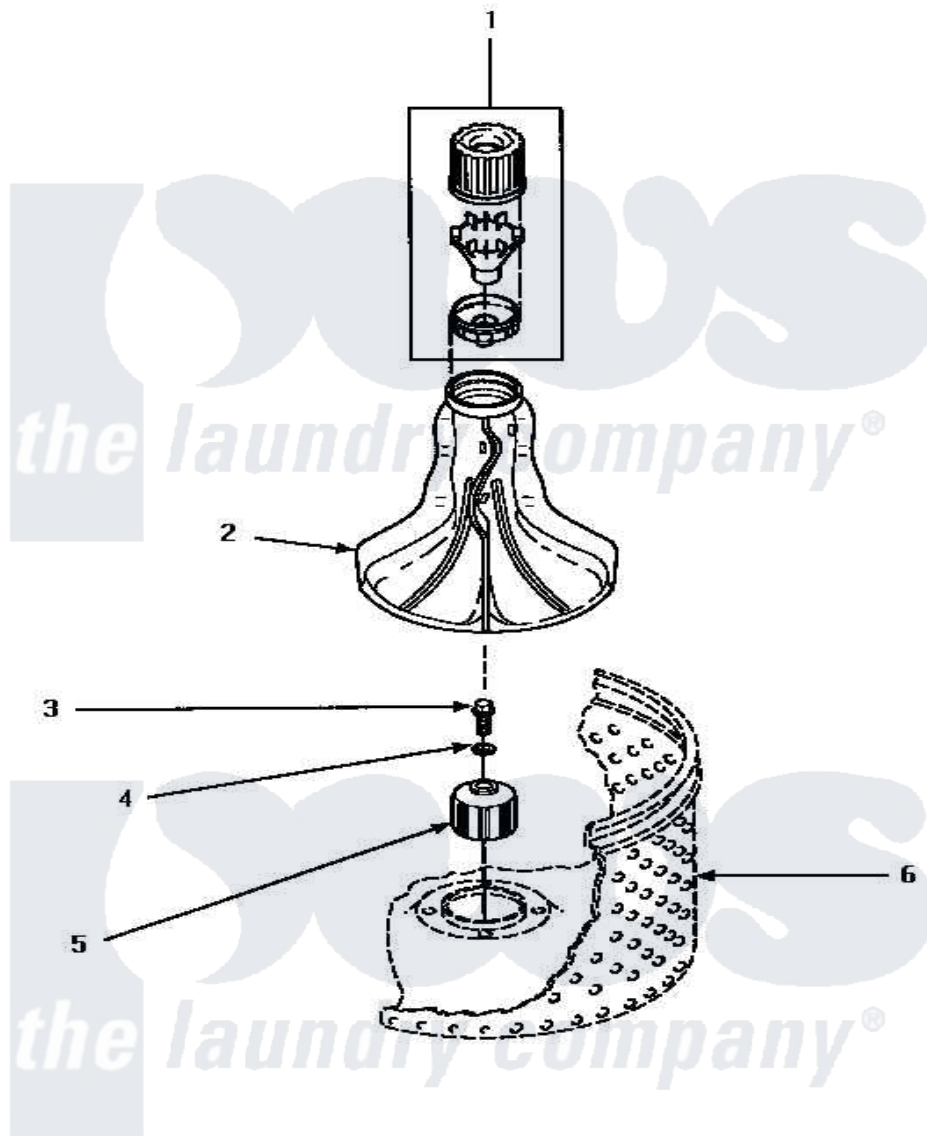

Amana CW8403W (BOM: P1163311W W) 02 - AGITATOR & DRIVE BELL

AGITATOR AND DRIVE BELL

Amana [Residential Amana CW8403W \(BOM: P1163311W W\) Washer Parts](#) Parts Diagram 02 - AGITATOR & DRIVE BELL

[Click on the part number to view part](#)

Item	Original Part Number	Replaced By	Status	Part Description
1	34155	40002101W		Assembly, Fabric Softner
2	33174	40000501W		Agitator, Flex Vane
3	34288	40065102		Screw, Shoulder 1/4
4	36472			O-Ring
5	34504P	R9900189		Kit, Drive Bell And Seal
6	Y00000000		Not Available	SEE NOTE WASHTUB