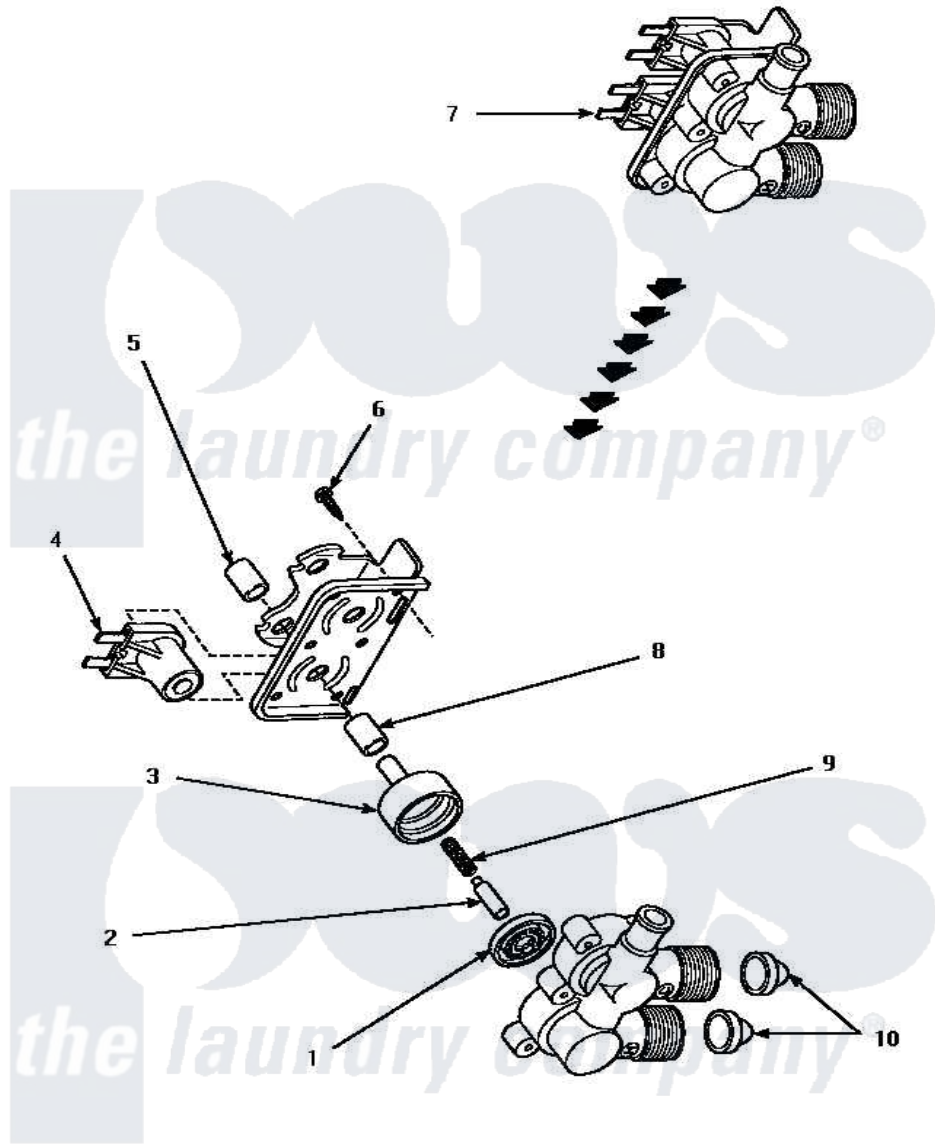

Amana CW8403W (BOM: P1163311W W) 10 - MIXING VALVE ASSY

MIXING VALVE ASSEMBLY

Amana [Residential Amana CW8403W \(BOM: P1163311W W\) Washer Parts](#) Parts Diagram 10 - MIXING VALVE ASSY

Click on the part number to view part

Item	Original Part Number	Replaced By	Status	Part Description
1	24134		Not Available	DIAPHRAGM
2	24132		Not Available	ARMATURE
3	24130			Guide, Armature
4	33930A	33930		Valve, Mixing
5	24128		Not Available	SLEEVE, LONG
6	25817C		Not Available	SCREW
7	34963	34963P		Valve Mixing Package
8	24129		Not Available	SLEEVE, SHORT
9	23224E		Not Available	SPRING
10	24122	22002960		Strainer, Washer Inlet