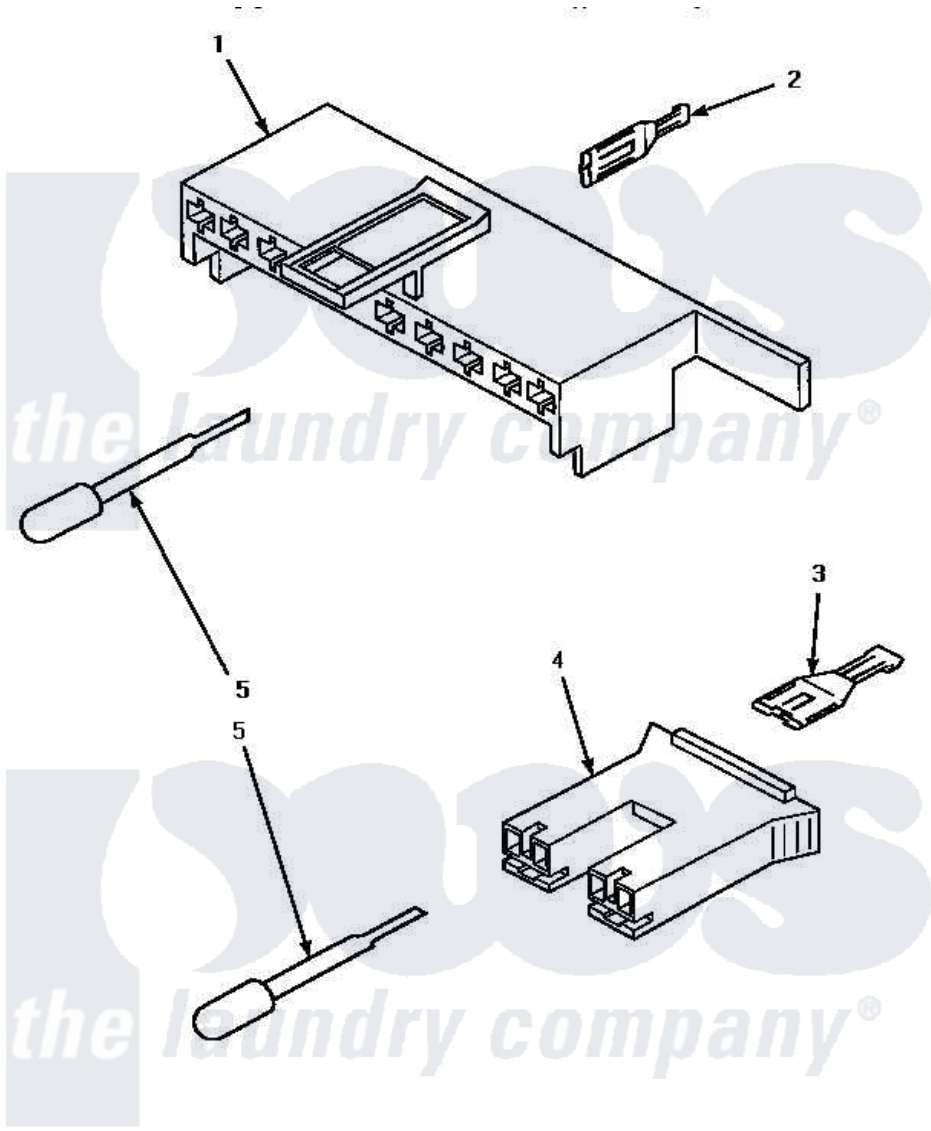

**Amana CW8403W (BOM: P1163311W W) 11 - MIXING VLV & MTR CONN BLOCKS/TERM & TOOL**

**MIXING VALVE AND MOTOR CONNECTION BLOCKS, TERMINALS AND TERMINAL EXTRACTOR TOOL**

Amana [Residential Amana CW8403W \(BOM: P1163311W W\) Washer Parts](#) Parts Diagram 11 - MIXING VLV & MTR CONN BLOCKS/TERM & TOOL

[Click on the part number to view part](#)

Item	Original Part Number	Replaced By	Status	Part Description
1	<a href="#">34677</a>			10 Circuit Plug
2	<a href="#">Y00188</a>			Molex Terminal
3	Y00121		Not Available	SPADE TERMINAL(12 GAUGE) (1/4 INCH-(2) 18 GAUGE WIRES O
4	<a href="#">34676</a>			Plug
"	34675		Not Available	PLUG
5	<a href="#">283P4</a>			Terminal Extractor Tool