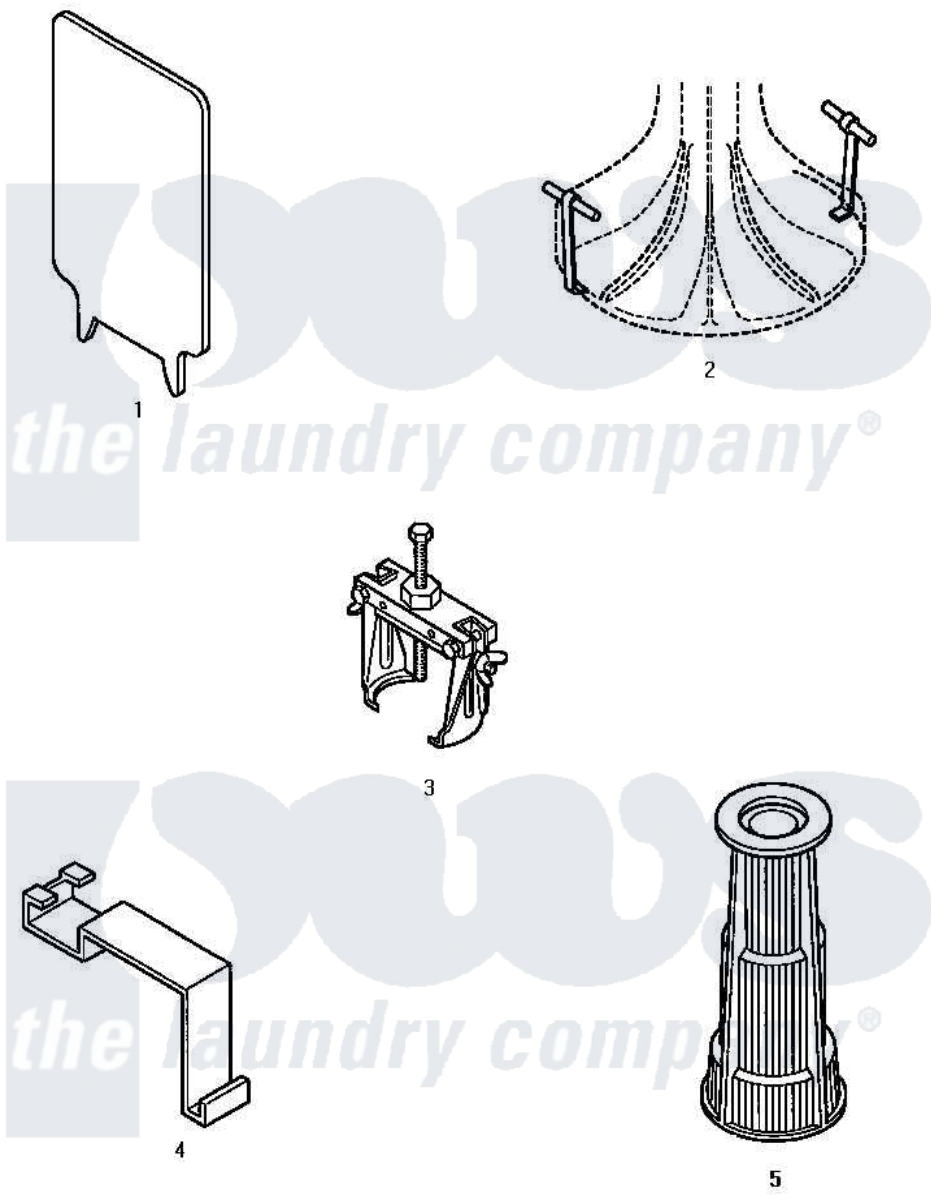

Amana CW8403W (BOM: P1163311W W) 17 - SPECIAL TOOLS

Amana Residential Amana CW8403W (BOM: P1163311W W) Washer Parts Parts Diagram 17 - SPECIAL TOOLS

Click on the part number to view part

Item	Original Part Number	Replaced By	Status	Part Description
1	272P4			Tool, Lid Switch Instal
2	254P4P			Agitator Hooks
3	253P4	294P4		Bell Tool
4	273P4			Tub Cover Gasket Tool
5	274P4	293P4		Seal Tool