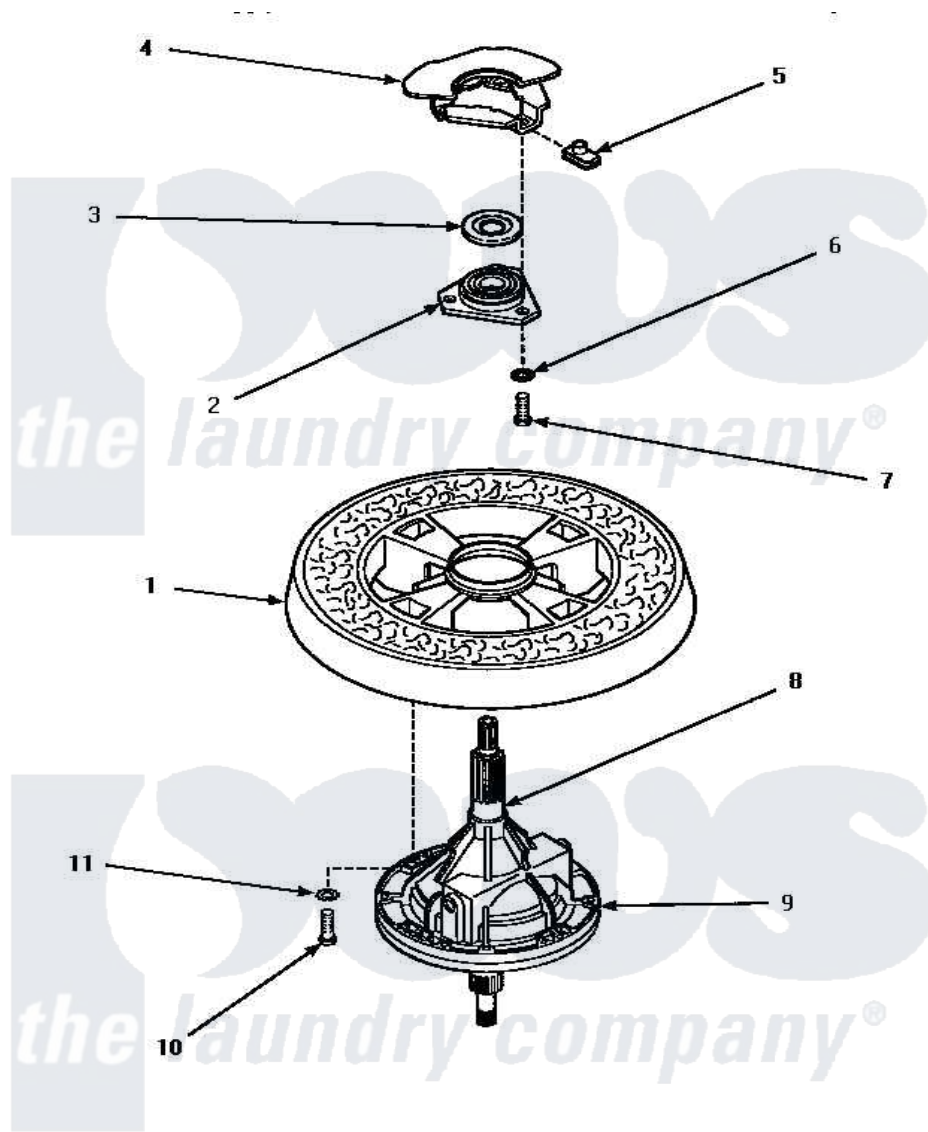

Amana CW8403W (BOM: P1163311W W) 18 - TRANSMISSION ASSY & BALANCE RING

TRANSMISSION ASSEMBLY AND BALANCE RING

Amana Residential Amana CW8403W (BOM: P1163311W W) Washer Parts Parts Diagram 18 - TRANSMISSION ASSY & BALANCE RING

[Click on the part number to view part](#)

| Item | Original Part Number | Replaced By | Status | Part Description |
|------|------------------------|---------------------------|---------------|-------------------------|
| 1 | 34731 | | Not Available | ASSY,BALANCE RING-COMPL |
| 2 | 27182 | 40004201P | | Main Bearing Assembly |
| 3 | 27187 | | | Flinger |
| 4 | Y00000000 | | Not Available | SEE NOTE OUTER TUB |
| 5 | 27222 | | | Nut, Retainer 5/16-18 |
| 6 | 04366 | | | Lockwasher, 5/16intshkp |
| 7 | 01355 | | Not Available | SCREW |
| 8 | 27604P | | | Never-Seeze 1 Oz Tube |
| 9 | Y34526 | 34526P | | Assembly, Transmission |
| 10 | 27200 | | Not Available | CAP SCREW |
| 11 | 02431 | | | Lockwasher, 1/4 Ext Shk |