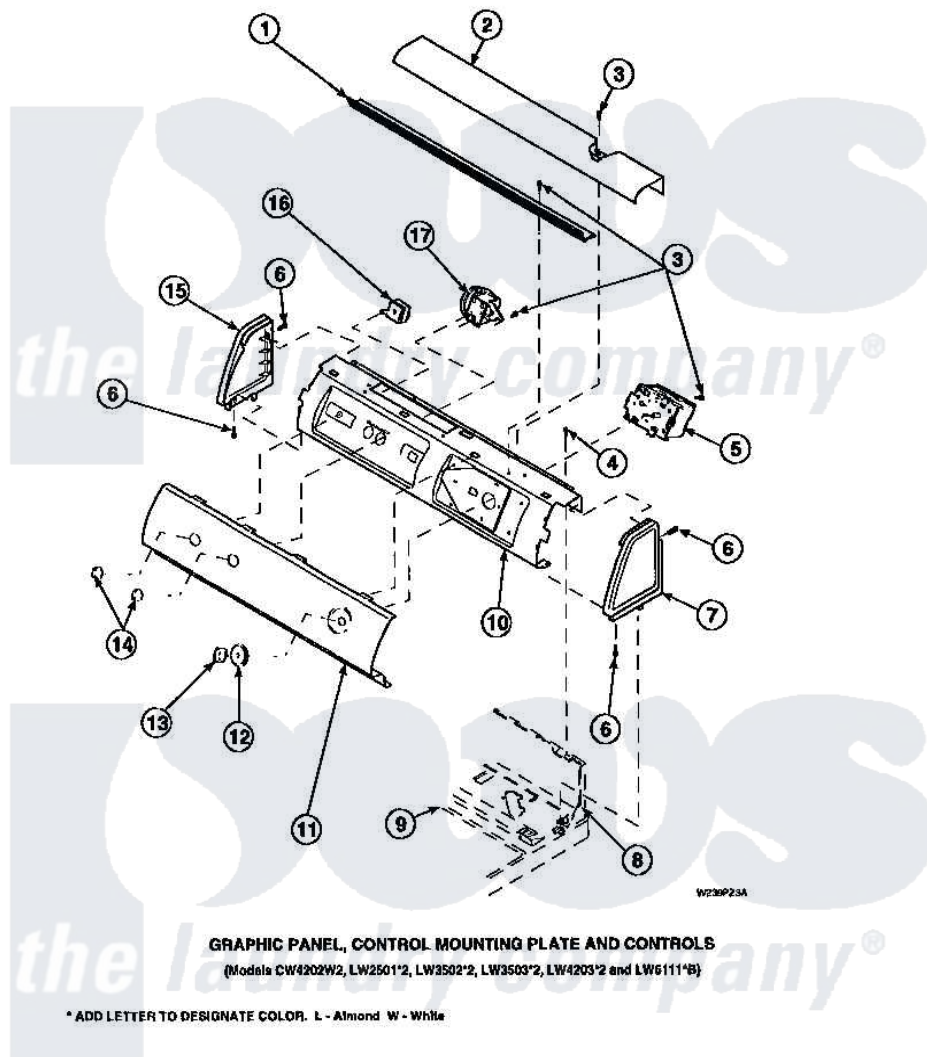

Amana CW8413W2 (BOM: PCW8413W2 A) 09 - GRAPHIC PANEL, CTRL  
MTG PLATE AND CTRLS

Amana Residential Amana CW8413W2 (BOM: PCW8413W2 A) Washer Parts Diagram 09 - GRAPHIC PANEL,  
CTRL MTG PLATE AND CTRLS  
Click on the part number to view part

Item	Original Part Number	Replaced By	Status	Part Description
1	Y34826		Not Available	DIFFUSER,LAMP-CLEAR
3	23962	<a href="#">W10116760</a>		Screw
4	34904	<a href="#">489355</a>		Screw, 8 X 1/2
6	501086	<a href="#">90767</a>		Screw, 8A X 3/8 HeX Washer Head Tapping
8	34903		Not Available	PANEL, BACK HOOD (USE 37782)
9	34902P		Not Available	TOP
10	34821		Not Available	CONTROL MOUNTING PLATE
17	36045	<a href="#">40055101</a>		Switch, Pressure