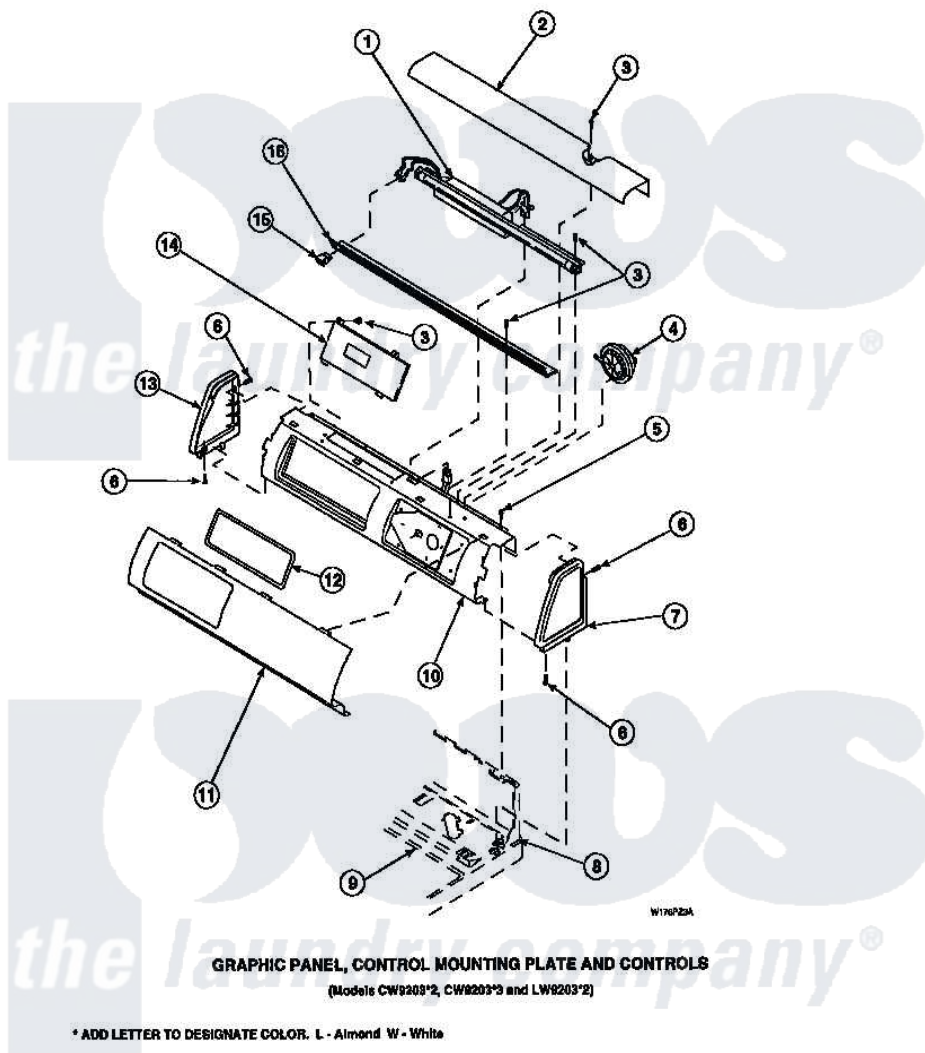

**Amana CW8413W2 (BOM: PCW8413W2 A) 12 - GRAPHIC PANEL, CTRL  
MTG PLATE AND CTRLS**

Amana [Residential Amana CW8413W2 \(BOM: PCW8413W2 A\) Washer Parts](#) Parts Diagram 12 - GRAPHIC PANEL, CTRL MTG PLATE AND CTRLS  
Click on the part number to view part

Item	Original Part Number	Replaced By	Status	Part Description
2	34824		Not Available	TOP COVER
3	23962	<a href="#">W10116760</a>		Screw
5	34904	<a href="#">489355</a>		Screw, 8 X 1/2
6	501086	<a href="#">90767</a>		Screw, 8A X 3/8 HeX Washer Head Tapping
7	34817		Not Available	END CAP(RIGHT)
8	34903		Not Available	PANEL, BACK HOOD (USE 37782)
9	34902P		Not Available	TOP
13	34818		Not Available	END CAP(LEFT)