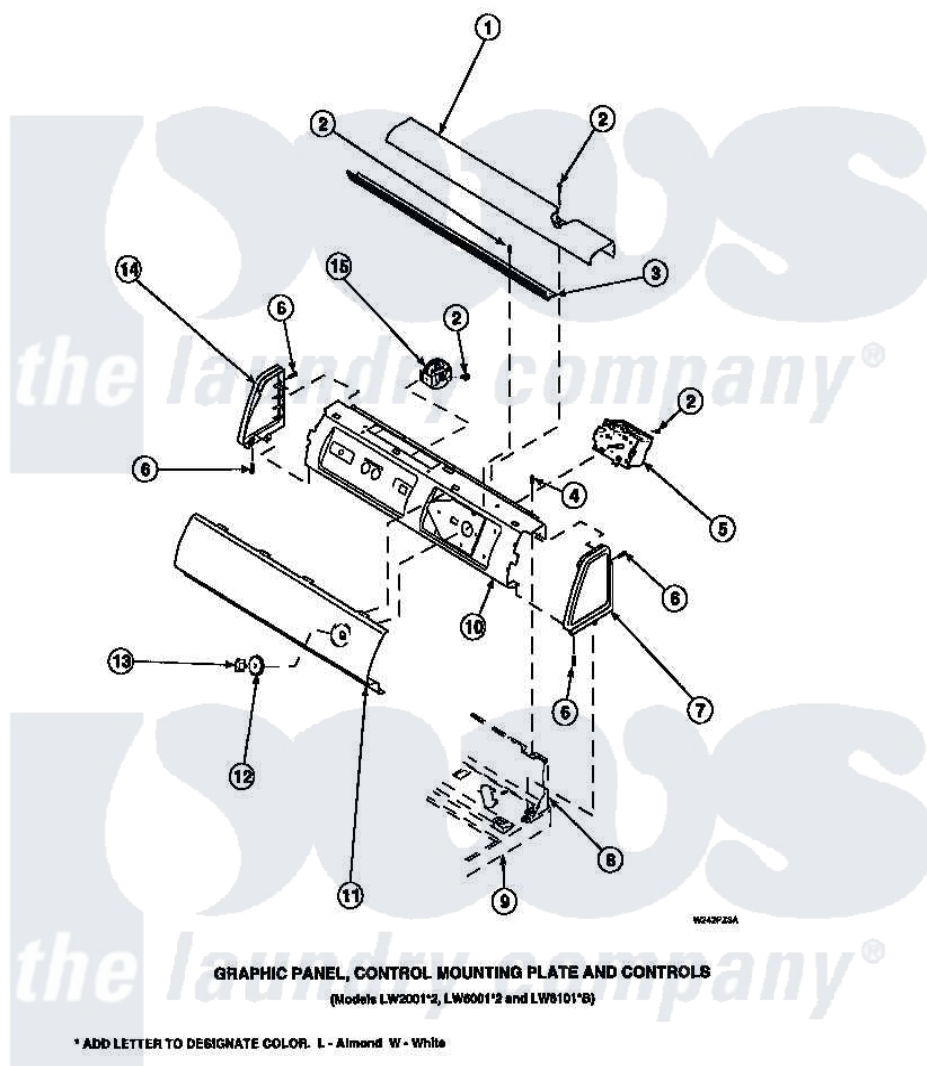

**Amana CW8413W2 (BOM: PCW8413W2 A) 13 - GRAPHIC PANEL, CTRL  
MTG PLATE AND CTRLS**

Amana [Residential Amana CW8413W2 \(BOM: PCW8413W2 A\) Washer Parts](#) Parts Diagram 13 - GRAPHIC PANEL, CTRL MTG PLATE AND CTRLS  
Click on the part number to view part

Item	Original Part Number	Replaced By	Status	Part Description
2	23962	<a href="#">W10116760</a>		Screw
3	Y34826		Not Available	DIFFUSER,LAMP-CLEAR
4	34904	<a href="#">489355</a>		Screw, 8 X 1/2
6	501086	<a href="#">90767</a>		Screw, 8A X 3/8 HeX Washer Head Tapping
7	34817		Not Available	END CAP(RIGHT)
8	34903		Not Available	PANEL, BACK HOOD (USE 37782)
9	34902P		Not Available	TOP
10	34821		Not Available	CONTROL MOUNTING PLATE
12	33817		Not Available	ASSY,TIMER SKIRT-BLACK
13	<a href="#">33897</a>			Knob, Timer-Washer-Blac
14	34818		Not Available	END CAP(LEFT)