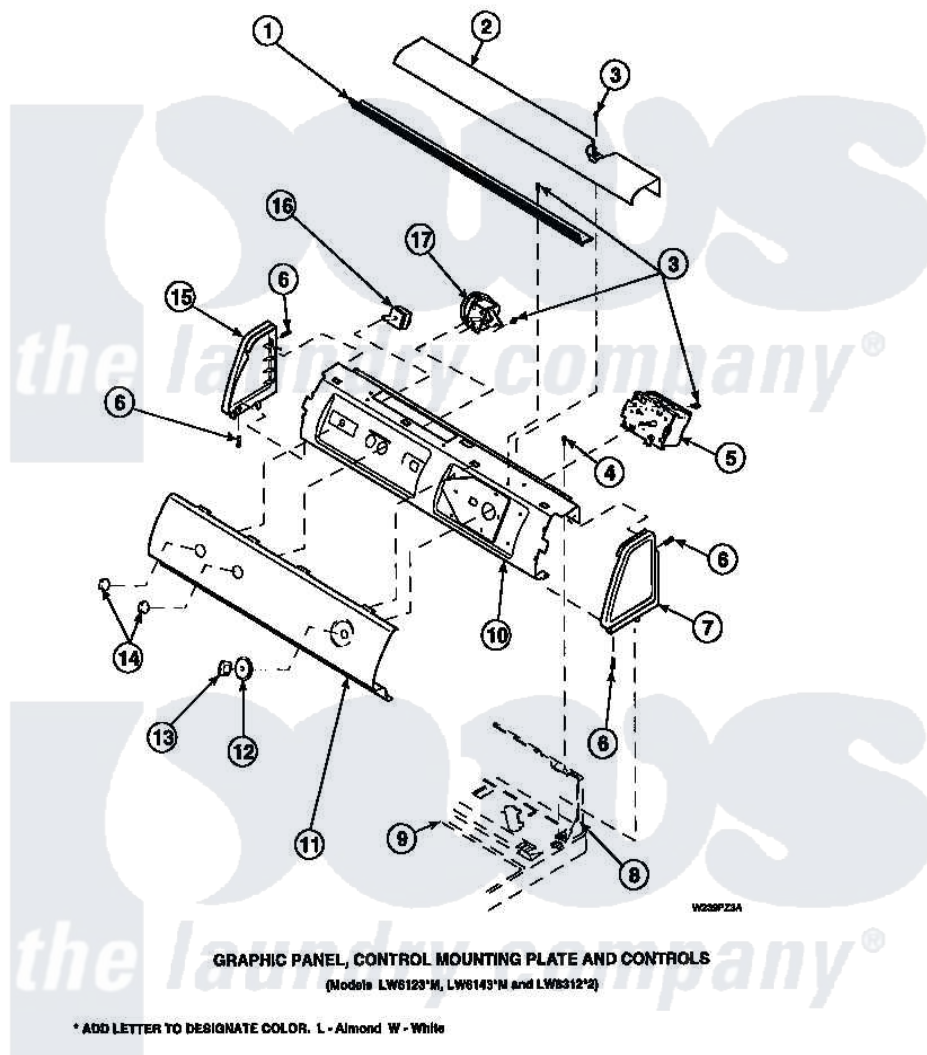

Amana CW8413W2 (BOM: PCW8413W2 A) 14 - GRAPHIC PANEL, CTRL MTG PLATE AND CTRLS

Amana Residential Amana CW8413W2 (BOM: PCW8413W2 A) Washer Parts Parts Diagram 14 - GRAPHIC PANEL, CTRL MTG PLATE AND CTRLS  
 Click on the part number to view part

Item	Original Part Number	Replaced By	Status	Part Description
1	Y34826		Not Available	DIFFUSER,LAMP-CLEAR
2	34824		Not Available	TOP COVER
3	23962	<a href="#">W10116760</a>		Screw
4	34904	<a href="#">489355</a>		Screw, 8 X 1/2
6	501086	<a href="#">90767</a>		Screw, 8A X 3/8 HeX Washer Head Tapping
7	34817		Not Available	END CAP(RIGHT)
8	34903		Not Available	PANEL, BACK HOOD (USE 37782)
9	34902P		Not Available	TOP
10	34821		Not Available	CONTROL MOUNTING PLATE
12	36700		Not Available	TIMER KNOB SKIRT
13	35333		Not Available	TIMER KNOB
14	36701		Not Available	KNOB, TEMP
15	34818		Not Available	END CAP(LEFT)