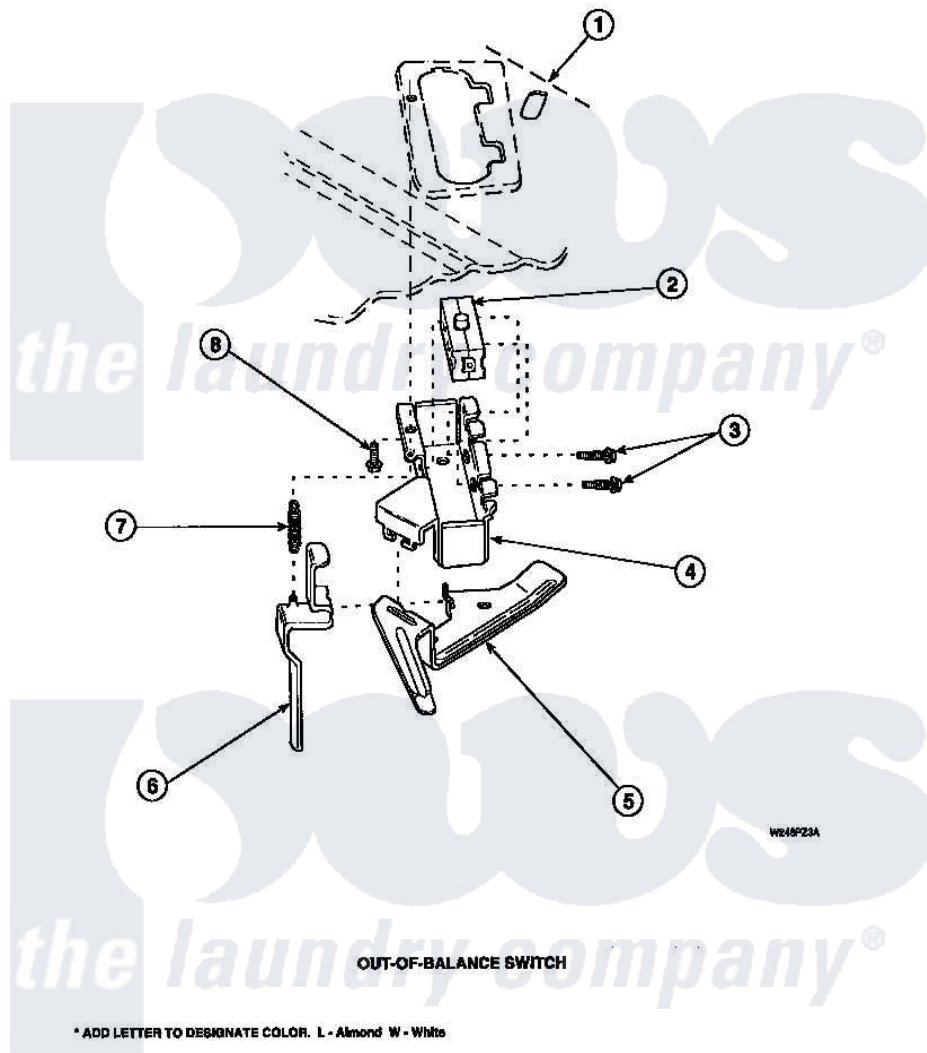

Amana CW8413W2 (BOM: PCW8413W2 A) 22 - OUT-OF-BALANCE SWITCH

Amana Residential Amana CW8413W2 (BOM: PCW8413W2 A) Washer Parts Parts Diagram 22 - OUT-OF-BALANCE SWITCH

Click on the part number to view part

Item	Original Part Number	Replaced By	Status	Part Description
1	34902P		Not Available	TOP
2	33445	27001095		Switch, Lid
3	36510			Screw
4	36497P			Kit, Switch Holder
5	33441			Arm, Actuator
6	33442			Lever, Unbalanced Load
7	33443			Spring
8	23962	W10116760		Screw