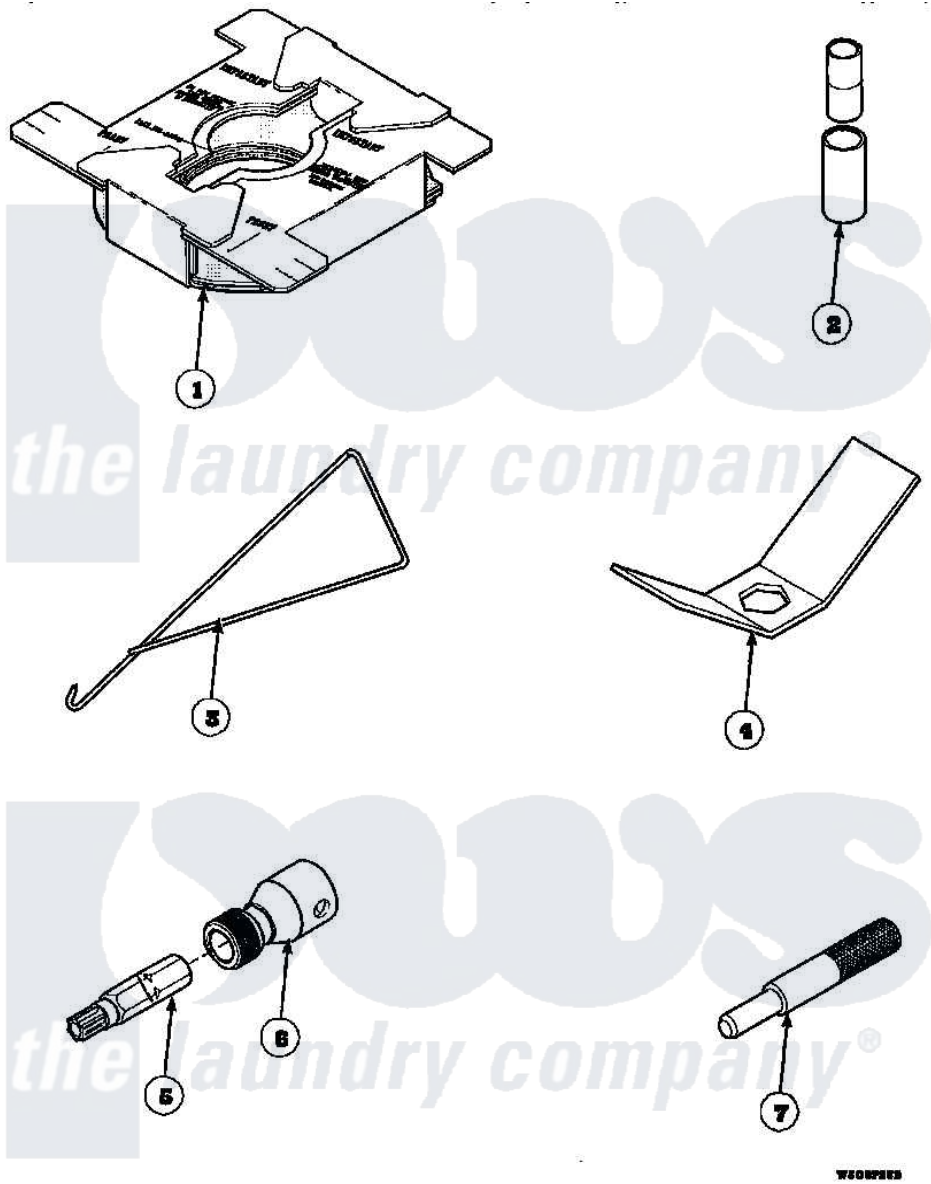

# Amana CW8413W2 (BOM: PCW8413W2 A) 24 - SPECIAL TOOLS

Amana Residential Amana CW8413W2 (BOM: PCW8413W2 A) Washer Parts Parts Diagram 24 - SPECIAL TOOLS  
 Click on the part number to view part

Item	Original Part Number	Replaced By	Status	Part Description
1	36926		Not Available	BRACE, SHIPPING
2	<a href="#">242P4</a>			Installer, Spring
3	289P4	<a href="#">321P4</a>		Hook, Spring
4	237P4	<a href="#">306P4</a>		Hex Wrench
5	<a href="#">282P4</a>			T25 Tamper Resistant Bit
6	<a href="#">24161</a>			Torx Bit Holder
7	305P4		Not Available	TOOL, TRANSMISSION PI
NI	555P3	<a href="#">725P3</a>		Kit