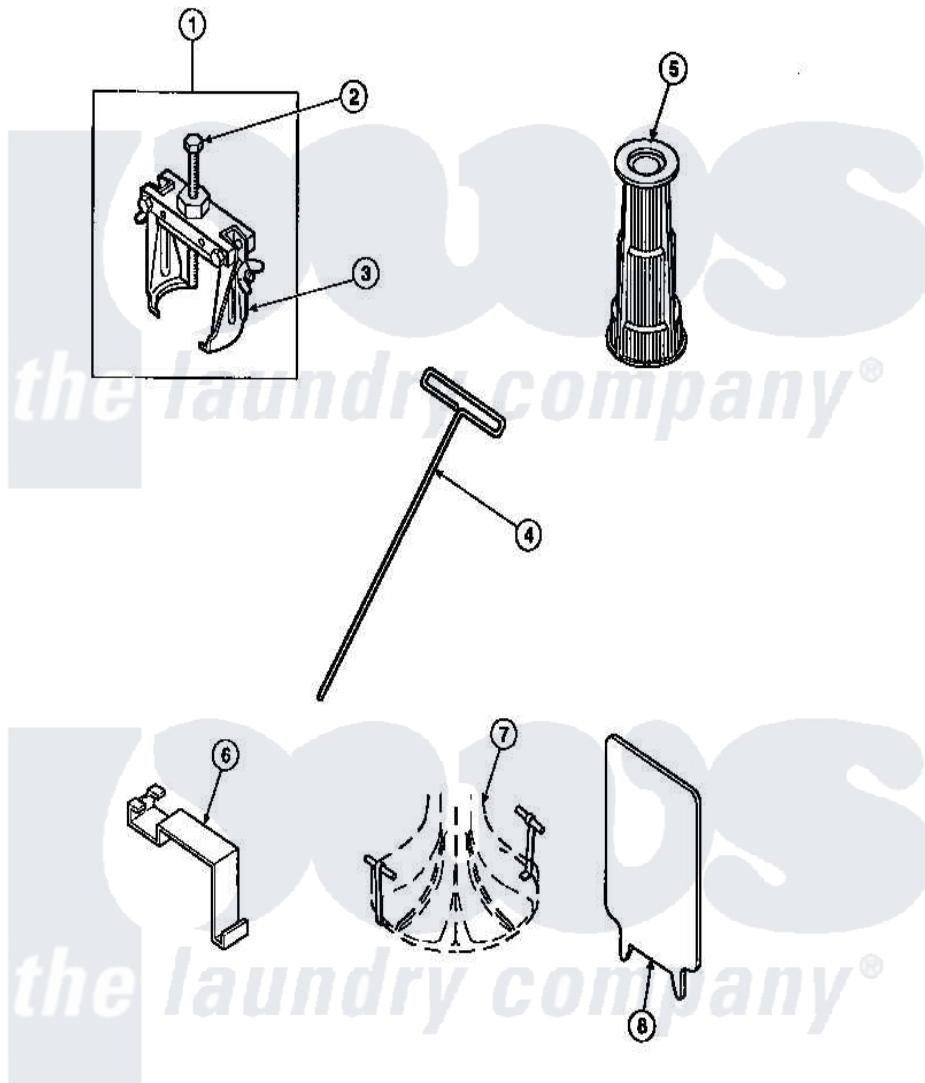

# Amana CW8413W2 (BOM: PCW8413W2 A) 25 - SPECIAL TOOLS

Amana Residential Amana CW8413W2 (BOM: PCW8413W2 A) Washer Parts Parts Diagram 25 - SPECIAL TOOLS

[Click on the part number to view part](#)

| Item | Original Part Number   | Replaced By           | Status        | Part Description        |
|------|------------------------|-----------------------|---------------|-------------------------|
| 1    | <a href="#">294P4</a>  |                       |               | Bell Tool               |
| 2    | <a href="#">294P4B</a> |                       |               | Drive Bell Bolt         |
| 3    | <a href="#">294P4A</a> |                       |               | Jaw, Drive Bell Tool    |
| 4    | 291P4                  |                       | Not Available | WRENCH, T - ALLEN       |
| 5    | <a href="#">293P4</a>  |                       |               | Seal Tool               |
| 6    | <a href="#">273P4</a>  |                       |               | Tub Cover Gasket Tool   |
| 7    | <a href="#">254P4P</a> |                       |               | Agitator Hooks          |
| 8    | <a href="#">272P4</a>  |                       |               | Tool, Lid Switch Instal |
| NI   | 555P3                  | <a href="#">725P3</a> |               | Kit                     |