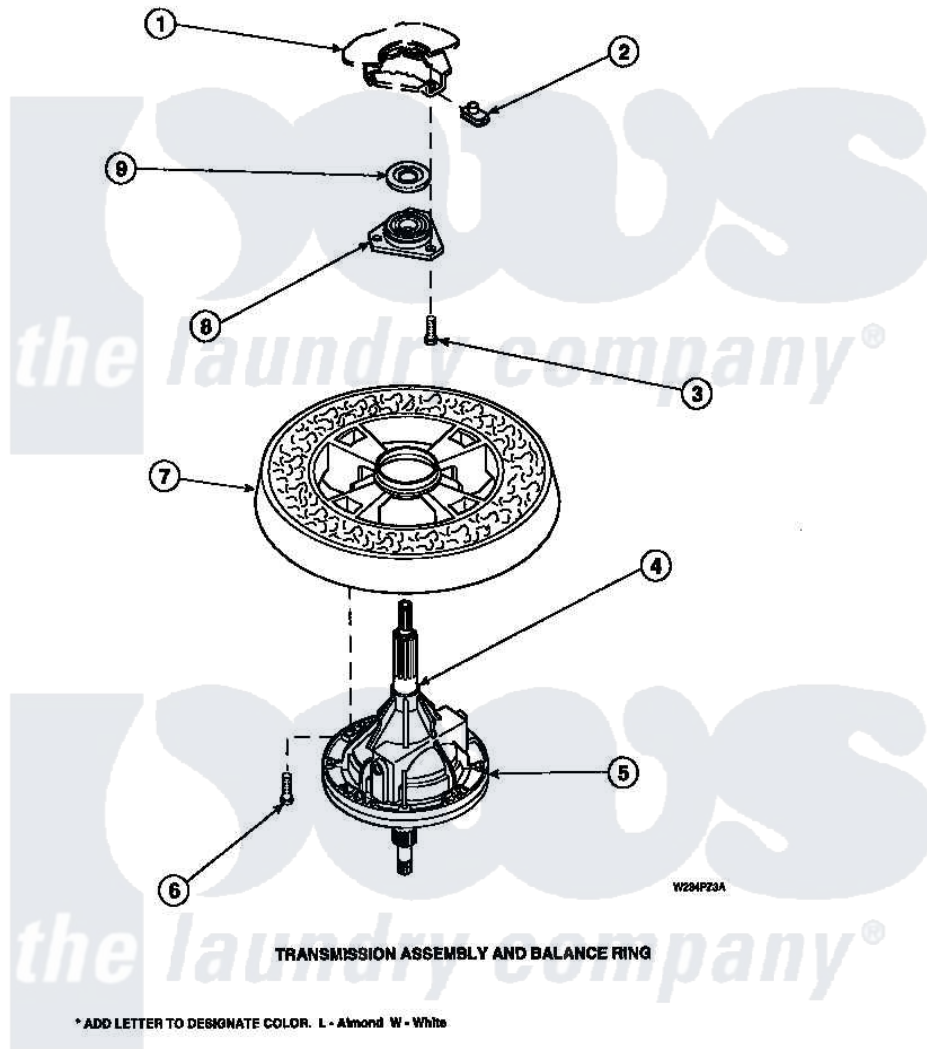

# Amana CW8413W2 (BOM: PCW8413W2 A) 27 - TRANSMISSION ASSY AND BALANCE RING

Amana Residential Amana CW8413W2 (BOM: PCW8413W2 A) Washer Parts Parts Diagram 27 - TRANSMISSION ASSY AND BALANCE RING  
 Click on the part number to view part

Item	Original Part Number	Replaced By	Status	Part Description
1	<a href="#">34438P</a>			Assembly, Outer Tub
2	<a href="#">27222</a>			Nut, Retainer 5/16-18
3	36991	<a href="#">3400500</a>		Bolt, 3405245 5/16-18 X 3/4
4	<a href="#">27604P</a>			Never-Seeze 1 Oz Tube
5	<a href="#">34526P</a>			Assembly, Transmission
6	37047		Not Available	SCREW, CAP
7	34731		Not Available	ASSY,BALANCE RING-COMPL
8	27182	<a href="#">40004201P</a>		Main Bearing Assembly
9	<a href="#">27187</a>			Flinger