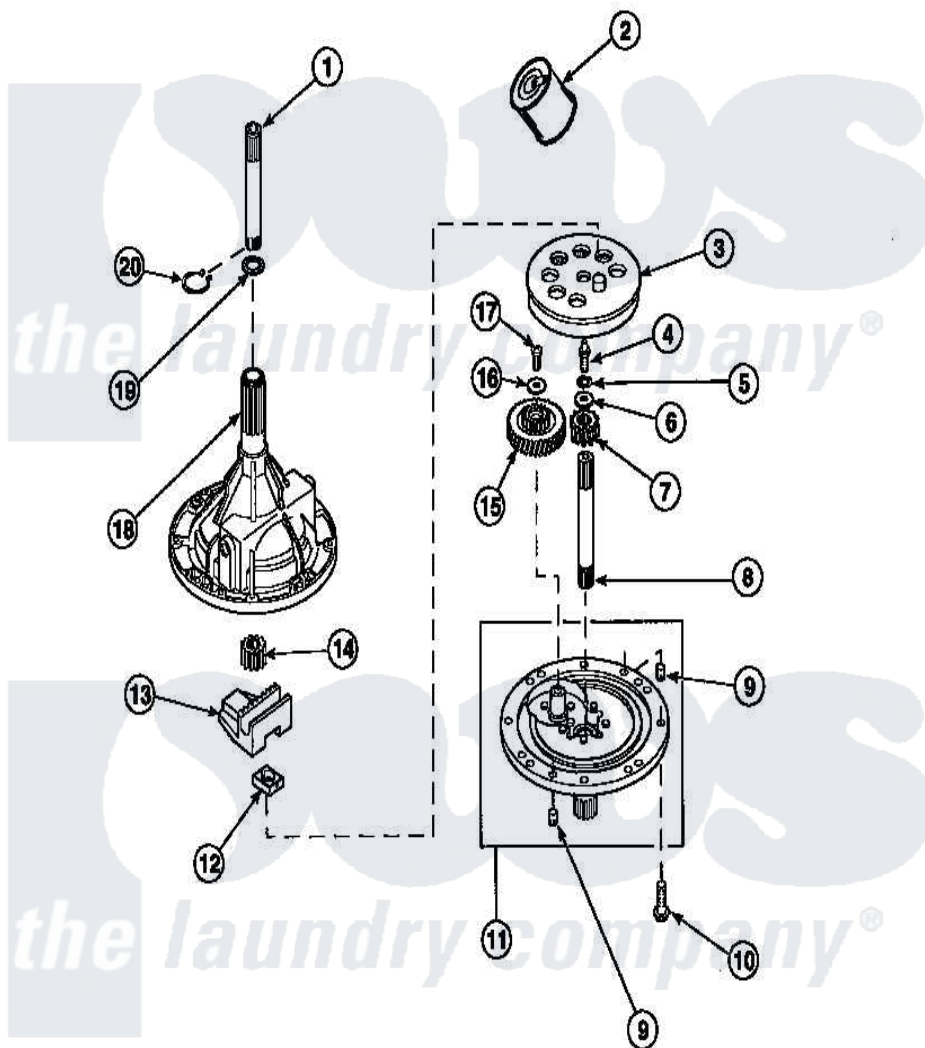

Amana CW8413W2 (BOM: PCW8413W2 B) 01 - 34526P TRANSMISSION ASSY

Amana Residential Amana CW8413W2 (BOM: PCW8413W2 B) Washer Parts Parts Diagram 01 - 34526P
TRANSMISSION ASSY

[Click on the part number to view part](#)

Item	Original Part Number	Replaced By	Status	Part Description
1	Y36570			Shaft, Output
2	27243P			Oil, CW Transmission F-
3	26577			Assembly, Gear And Stud
4	27030		Not Available	SCREW, 1/4-20 SPECIAL
5	21456			Lockwasher, 1/4 Intshkp
6	26509	40041501		Washer
7	36562			Pinion, Drive
8	34853			Shaft, Input
9	27172			Pin, Dowel
10	32814		Not Available	SCREW, 1/4-20X7/8 SERRA
11	38290			Assembly, Cover
12	26493			Slide
13	Y31526			Rack
14	27003			Pinion, Agitator
15	29161			Gear, Reduction

16	29260	Not Available	WASHER
17	29273		Screw, 1/4-20 X 3/8
18	33223	Not Available	ASSY, TRANSMISSION CASE
19	35092		Washer, 3628id X 1.00 X .056
20	27197		Ring, Retaining
NI	37577P	Not Available	SEALANT