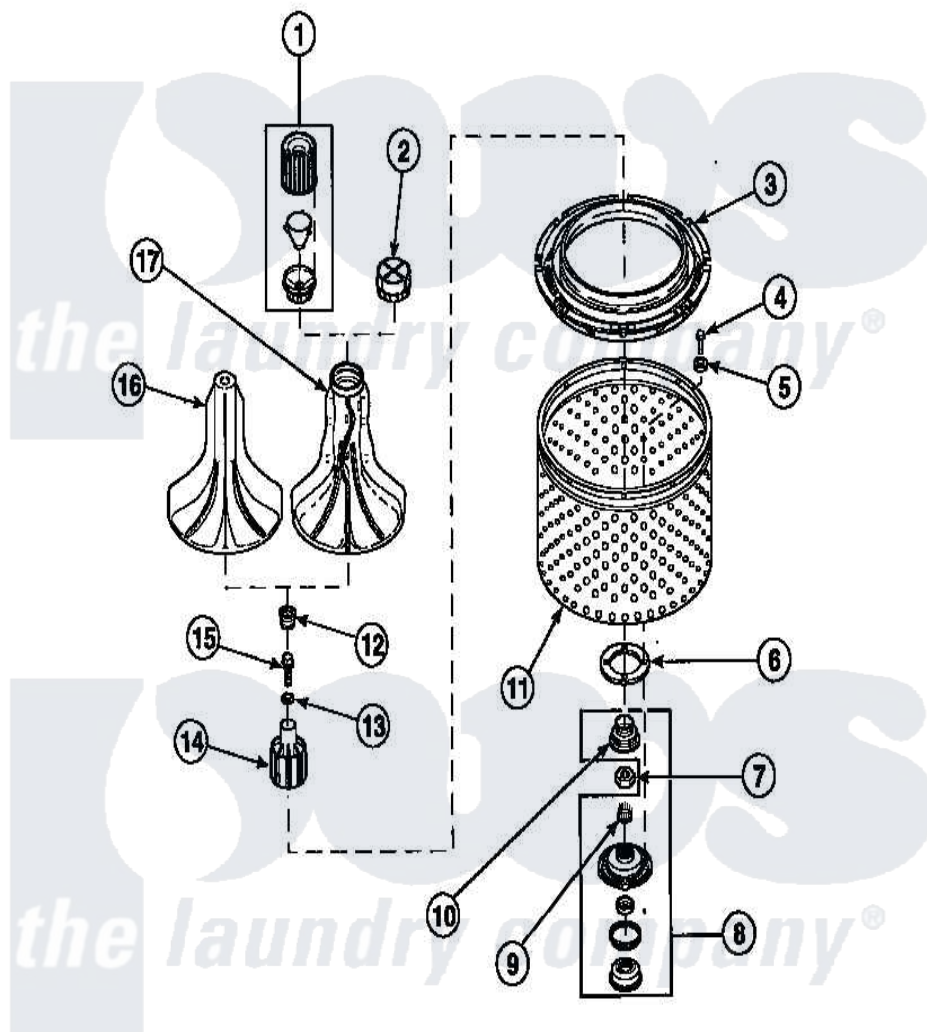

**Amana CW8413W2 (BOM: PCW8413W2 B) 02 - AGITATOR/DRIVE BELL/SEAL KIT/TUB & HUB**

Amana Residential Amana CW8413W2 (BOM: PCW8413W2 B) Washer Parts Parts Diagram 02 - AGITATOR/DRIVE BELL/SEAL KIT/TUB & HUB  
 Click on the part number to view part

Item	Original Part Number	Replaced By	Status	Part Description
1	36542	<a href="#">40002101W</a>		Assembly, Fabric Softner
2	<a href="#">36515</a>			Cap, Agitator
3	<a href="#">35035</a>			Guard, Clothes
4	27202	<a href="#">W10116787</a>		Screw
5	<a href="#">28094</a>			Gasket
7	Y29220	<a href="#">40016301</a>		Nut, Lock
9	29728	<a href="#">40008301</a>		Insert, Spline
10	36425	<a href="#">40016101</a>		Seal, Bell Drive
12	36511	<a href="#">40008401</a>		Plug, Bell
13	<a href="#">36472</a>			O-Ring
15	34288	<a href="#">40065102</a>		Screw, Shoulder 1/4
16	<a href="#">33513</a>			Agitator, Short-Coin