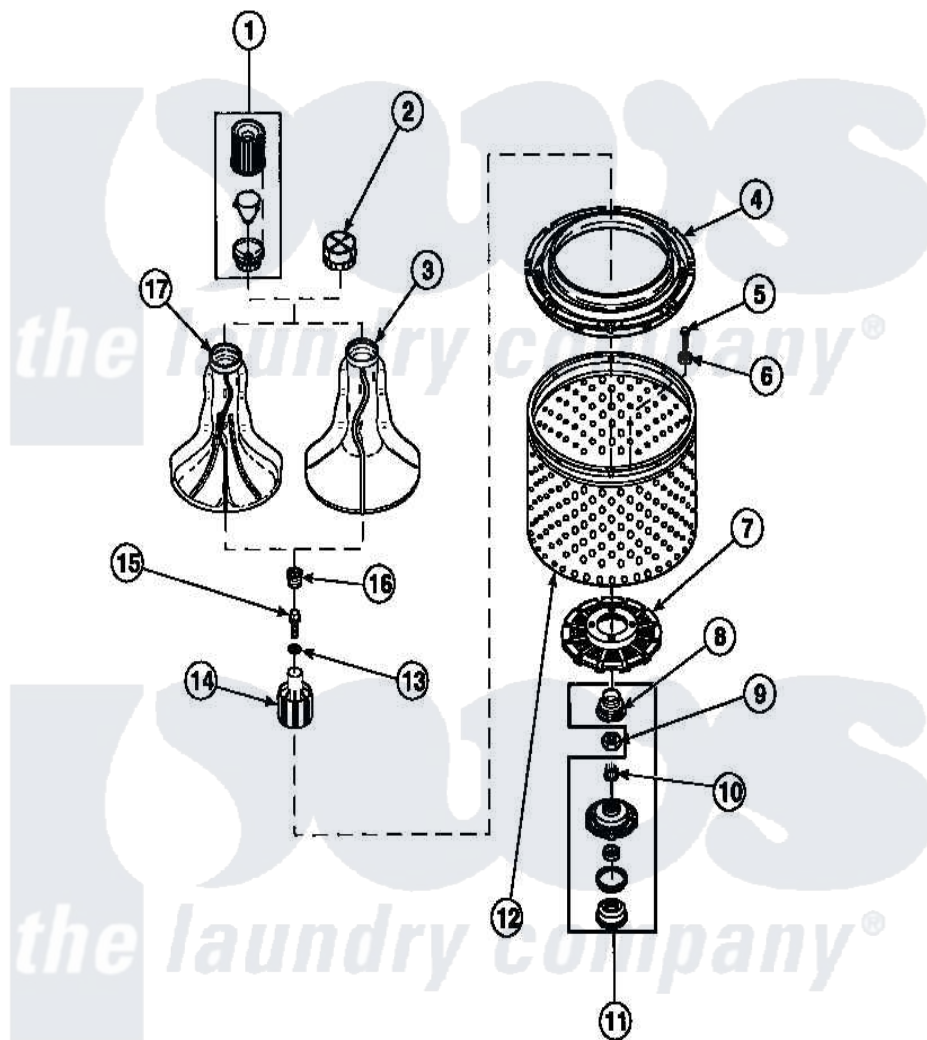

Amana CW8413W2 (BOM: PCW8413W2 B) 03 - AGITATOR/DRIVE BELL/SEAL KIT/TUB & HUB

Amana Residential Amana CW8413W2 (BOM: PCW8413W2 B) Washer Parts Parts Diagram 03 - AGITATOR/DRIVE BELL/SEAL KIT/TUB & HUB
 Click on the part number to view part

Item	Original Part Number	Replaced By	Status	Part Description
1	36542	40002101W		Assembly, Fabric Softner
2	36515			Cap, Agitator
3	36507	40000501W		Agitator, Flex Vane
4	35035			Guard, Clothes
5	27202	W10116787		Screw
6	28094			Gasket
7	32998	39371		Filter Lin
8	36425	40016101		Seal, Bell Drive
9	Y29220	40016301		Nut, Lock
10	29728	40008301		Insert, Spline
11	495P3	R9900552		Hub And Seal
12	33501P	R9900144		Kit- Wash
13	36472			O-Ring
14	36443P	R9900189		Kit, Drive Bell And Seal
15	34288	40065102		Screw, Shoulder 1/4