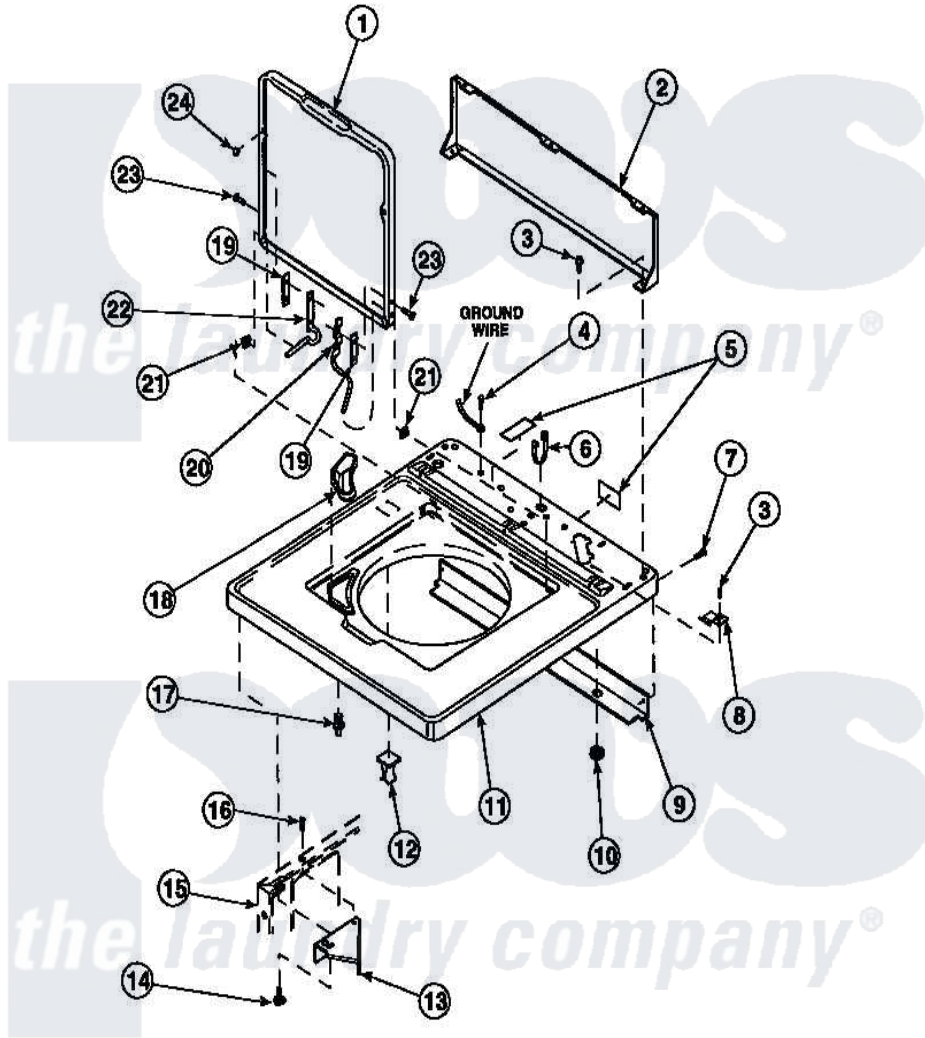

Amana CW8413W2 (BOM: PCW8413W2 B) 05 - CAB TOP/LOADING DR & CTRL HOOD REAR PAN

Amana [Residential Amana CW8413W2 \(BOM: PCW8413W2 B\) Washer Parts](#) Parts Diagram 05 - CAB TOP/LOADING DR & CTRL HOOD REAR PAN
 Click on the part number to view part

Item	Original Part Number	Replaced By	Status	Part Description
2	34903		Not Available	PANEL, BACK HOOD (USE 37782)
3	23962	W10116760		Screw
4	52909			Screw, 10B-16 X 1/2 HeX
5	500316		Not Available	LABEL, WARNING-DISCONNECT POWER
6	21903	211881		Grommet, Cord Part Not Used-Gas Models Only
7	27196	27001200		Screw
8	35887	40063901		Clip, Hold Down
9	34228			Shield, Top
10	80262		Not Available	GROMMET
11	34902P		Not Available	TOP
13	36034			Bracket, Director-Module
14	Y31644	27001200		Screw
15	34475P		Not Available	CABINET

16	36035	Not Available	SCREW,8-18X3/8 PHIL FLT HD
17	56534		Barrel, Support
18	34776	Not Available	DISPENSER,BLEACH
19	34338		Gasket, Hinge
20	36437		Hinge, Lid R
21	33446	40008201	Bushing, Hinge
22	36438		Hinge, Lid Left
23	34337	W10119828	Screw, Lid Hinge Mounting
24	21685	40038001	Bumper