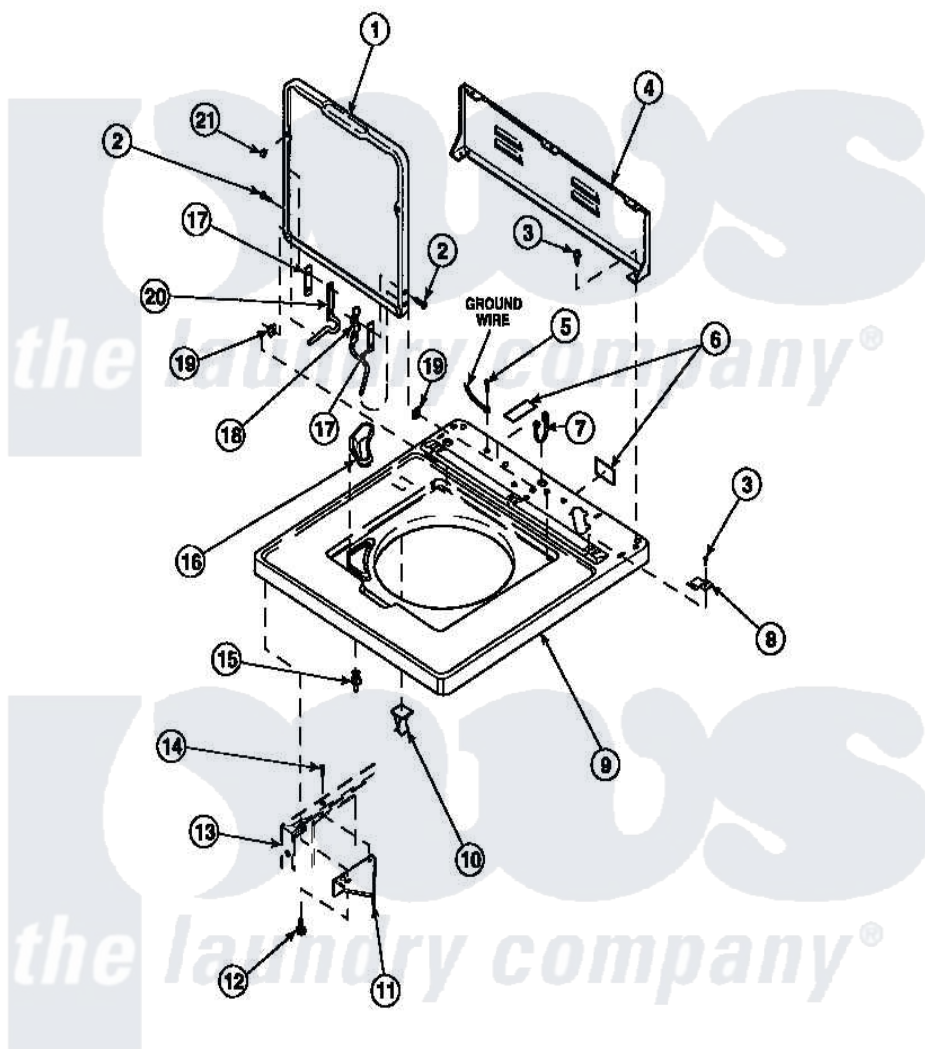

Amana CW8413W2 (BOM: PCW8413W2 B) 06 - CAB TOP/LOADING DR & CTRL HOOD REAR PAN

Amana [Residential Amana CW8413W2 \(BOM: PCW8413W2 B\) Washer Parts](#) Parts Diagram 06 - CAB TOP/LOADING DR & CTRL HOOD REAR PAN
 Click on the part number to view part

Item	Original Part Number	Replaced By	Status	Part Description
1	33541P		Not Available	LID
2	34337	W10119828		Screw, Lid Hinge Mounting
3	23962	W10116760		Screw
4	34903		Not Available	PANEL, BACK HOOD (USE 37782)
5	52909			Screw, 10B-16 X 1/2 HeX
6	24903		Not Available	STICKER,DISCONNECT POW
7	21903	211881		Grommet, Cord Part Not Used-Gas Models Only
8	35887	40063901		Clip, Hold Down
9	34902P		Not Available	TOP
11	36034			Bracket, Director-Module
12	Y31644	27001200		Screw
13	34475P		Not Available	CABINET
14	36035		Not Available	SCREW,8-18X3/8 PHIL FLT