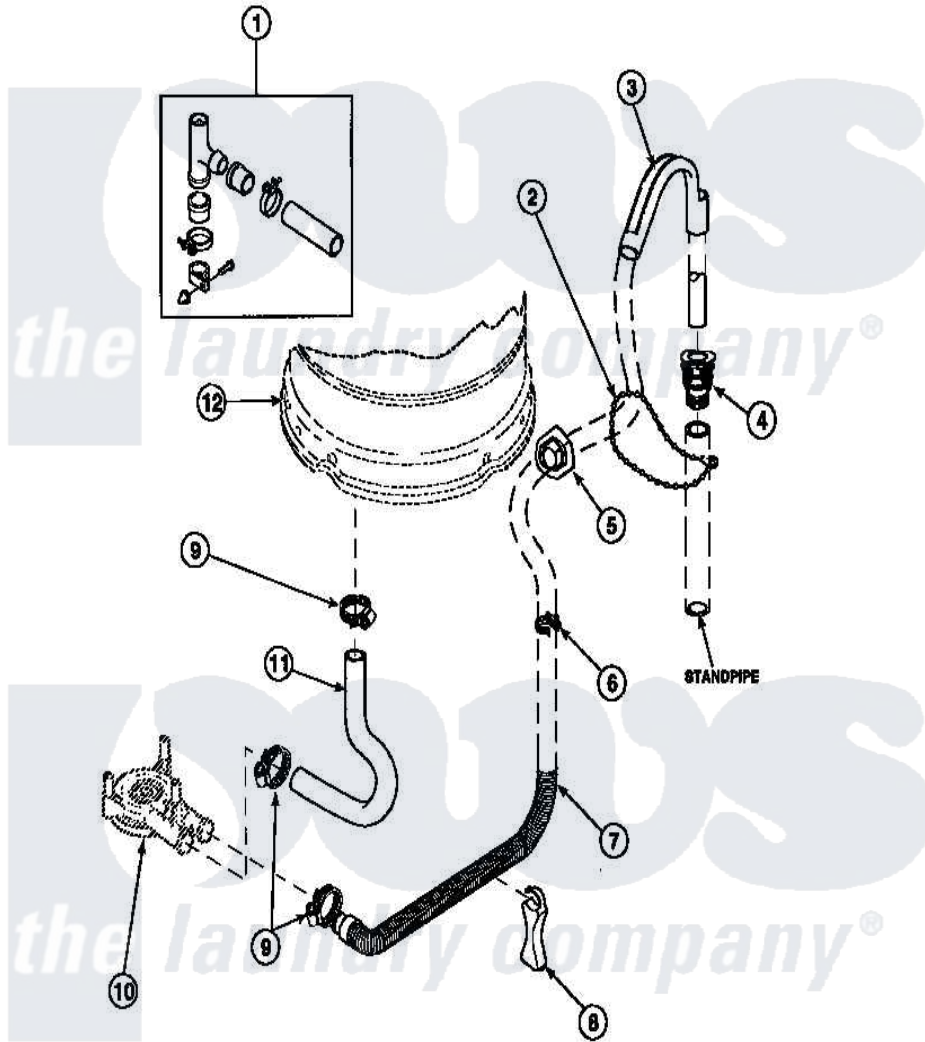

Amana CW8413W2 (BOM: PCW8413W2 B) 07 - DRAIN HOSE AND SIPHON BREAK

Amana Residential Amana CW8413W2 (BOM: PCW8413W2 B) Washer Parts Parts Diagram 07 - DRAIN HOSE AND SIPHON BREAK

[Click on the part number to view part](#)

Item	Original Part Number	Replaced By	Status	Part Description
1	562P3	76660		Break-Sphn
2	33489	8539404		Tie-Wire
3	33615	22003814		Retainer, Drain Hose
4	36878	40008101		Adapter, Standpipe
5	32219			Relief, Strain
6	36014			Clip, Retainer-Hose
7	37245	40053901		Hose, Drain
8	36522			Hose Support
"	35487			Support, Hose
9	36802	285655		Clamp, Hose
10	36863P	27001233		Pump
11	35753			Hose, Tub To Pump-Ddp
12	34438P			Assembly, Outer Tub