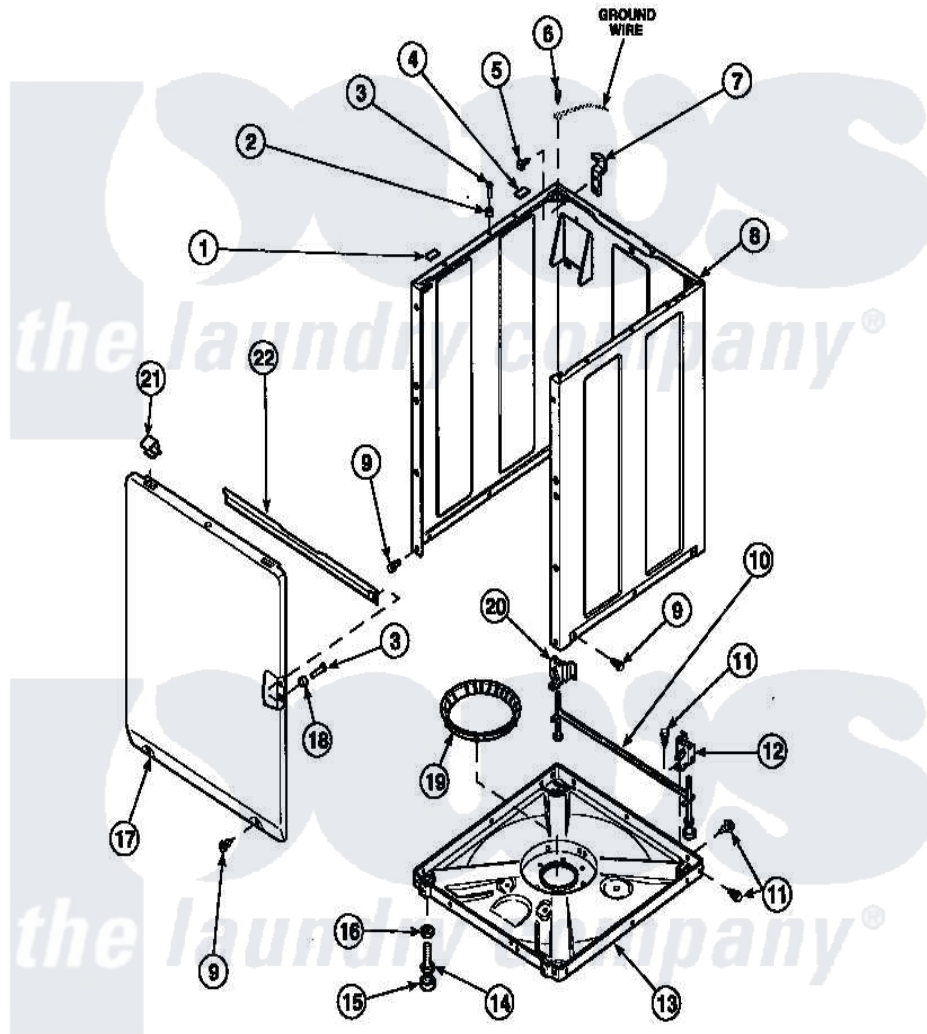

Amana CW8413W2 (BOM: PCW8413W2 B) 08 - FRONT PANEL, BASE ASSY AND CABINET ASSY

Amana Residential Amana CW8413W2 (BOM: PCW8413W2 B) Washer Parts Diagram 08 - FRONT PANEL, BASE ASSY AND CABINET ASSY
 Click on the part number to view part

Item	Original Part Number	Replaced By	Status	Part Description
1	Y56128			Pad, Bumper
2	56079	505187		Locator, Panel
3	32671	Y014874		Screw, Idler Arm And Sleeve
4	36226			Pad, Bumper .25
5	34499		Not Available	SCREW, No.10B X 1/4 TAP IN HX
6	23962	W10116760		Screw
7	Y27103			Hinge, Hold-Down Lug
8	34475P		Not Available	CABINET
9	27196	27001200		Screw
10	34443			Assembly, Leg And Stabilizer
11	35148		Not Available	SCREW, 1/4-14 X 3/8 HX HD
12	36036		Not Available	BRACKET, SLL-RIGHT
13	36599P			Assembly Nut/ Leg Base
"	34434P			Assembly Nut/Leg Base

14	Y34319	22003428	Leg, Adjustable
15	34318	40016001	Foot, Rubber
16	Y21899	40038101	Nut, Leg
17	34656P	Not Available	NOT GOOD No. SEE NOTE PNL, FRONT
18	28102		Locator, Panel
19	36108	Not Available	SNUBBER PAD & ISOLATOR
20	36037		Bracket, SII-Left
21	35865		Clip, Hold-Down Front Panel
22	Y35097	Not Available	BRACE, FRT PNL