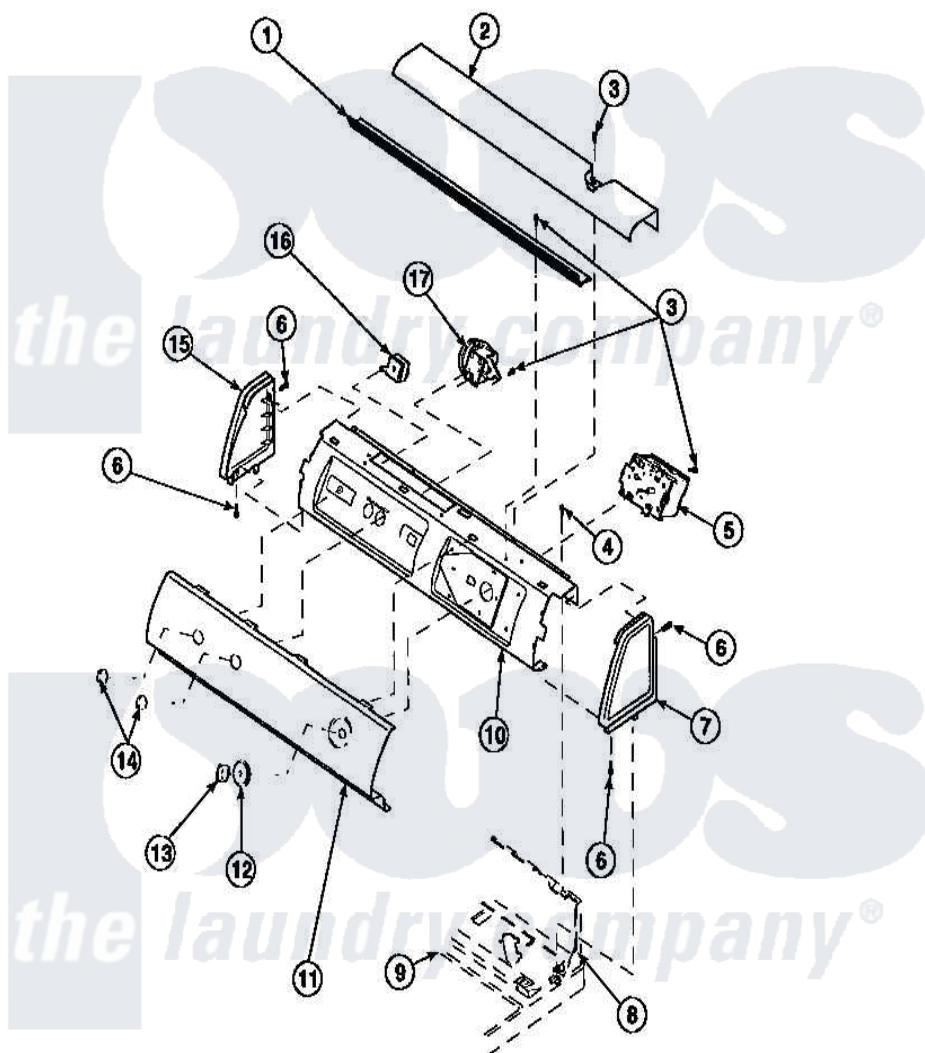

**Amana CW8413W2 (BOM: PCW8413W2 B) 09 - GRAPHIC PANEL, CTRL
MTG PLATE AND CTRLS**

Amana [Residential Amana CW8413W2 \(BOM: PCW8413W2 B\) Washer Parts](#) Parts Diagram 09 - GRAPHIC PANEL, CTRL MTG PLATE AND CTRLS
Click on the part number to view part

Item	Original Part Number	Replaced By	Status	Part Description
1	Y34826		Not Available	DIFFUSER,LAMP-CLEAR
3	23962	W10116760		Screw
4	34904	489355		Screw, 8 X 1/2
6	501086	90767		Screw, 8A X 3/8 HeX Washer Head Tapping
8	34903		Not Available	PANEL, BACK HOOD (USE 37782)
9	34902P		Not Available	TOP
10	34821		Not Available	CONTROL MOUNTING PLATE
17	36045	40055101		Switch, Pressure