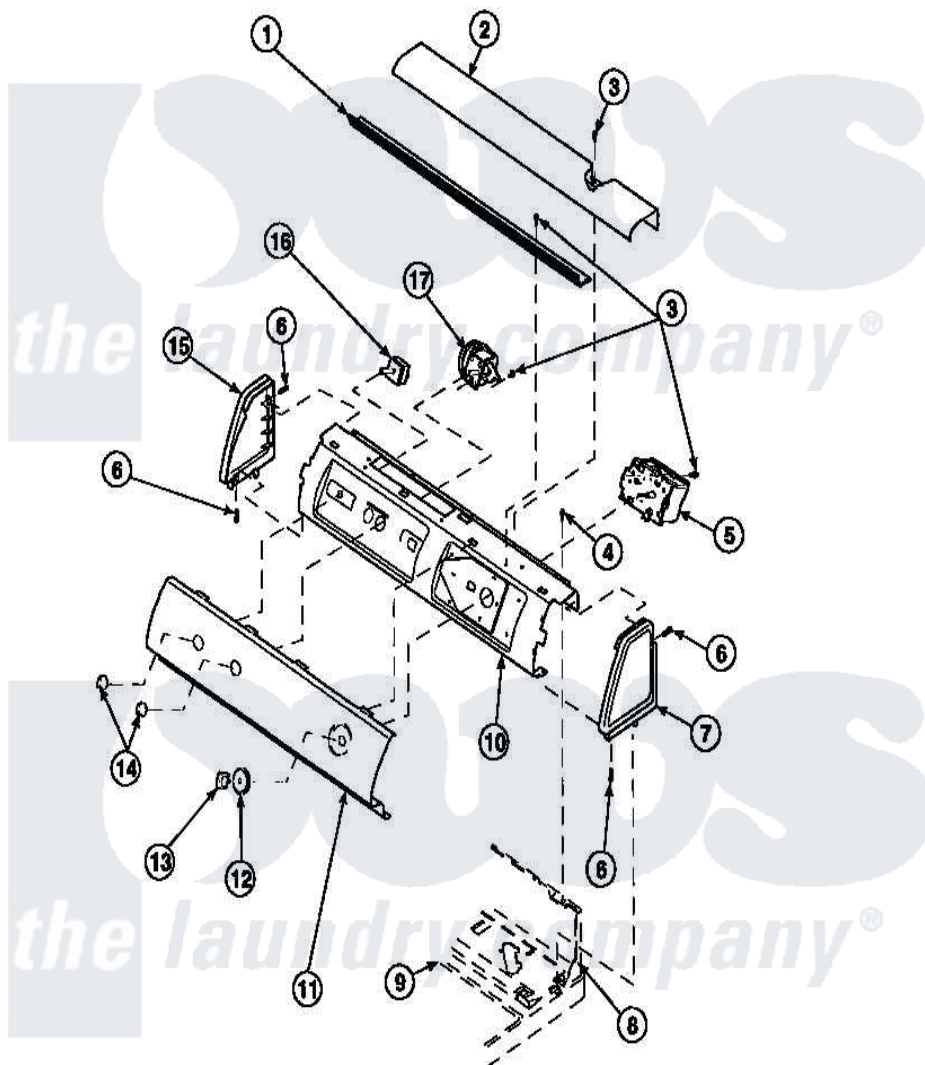

**Amana CW8413W2 (BOM: PCW8413W2 B) 10 - GRAPHIC PANEL, CTRL
MTG PLATE AND CTRLS**

Amana [Residential Amana CW8413W2 \(BOM: PCW8413W2 B\) Washer Parts](#) Parts Diagram 10 - GRAPHIC PANEL, CTRL MTG PLATE AND CTRLS
Click on the part number to view part

Item	Original Part Number	Replaced By	Status	Part Description
1	Y34826		Not Available	DIFFUSER,LAMP-CLEAR
2	34824		Not Available	TOP COVER
3	23962	W10116760		Screw
4	34904	489355		Screw, 8 X 1/2
6	501086	90767		Screw, 8A X 3/8 HeX Washer Head Tapping
7	34817		Not Available	END CAP(RIGHT)
8	34903		Not Available	PANEL, BACK HOOD (USE 37782)
9	34902P		Not Available	TOP
10	34821		Not Available	CONTROL MOUNTING PLATE
12	36700		Not Available	TIMER KNOB SKIRT
13	35333		Not Available	TIMER KNOB
14	36701		Not Available	KNOB, TEMP
15	34818		Not Available	END CAP(LEFT)