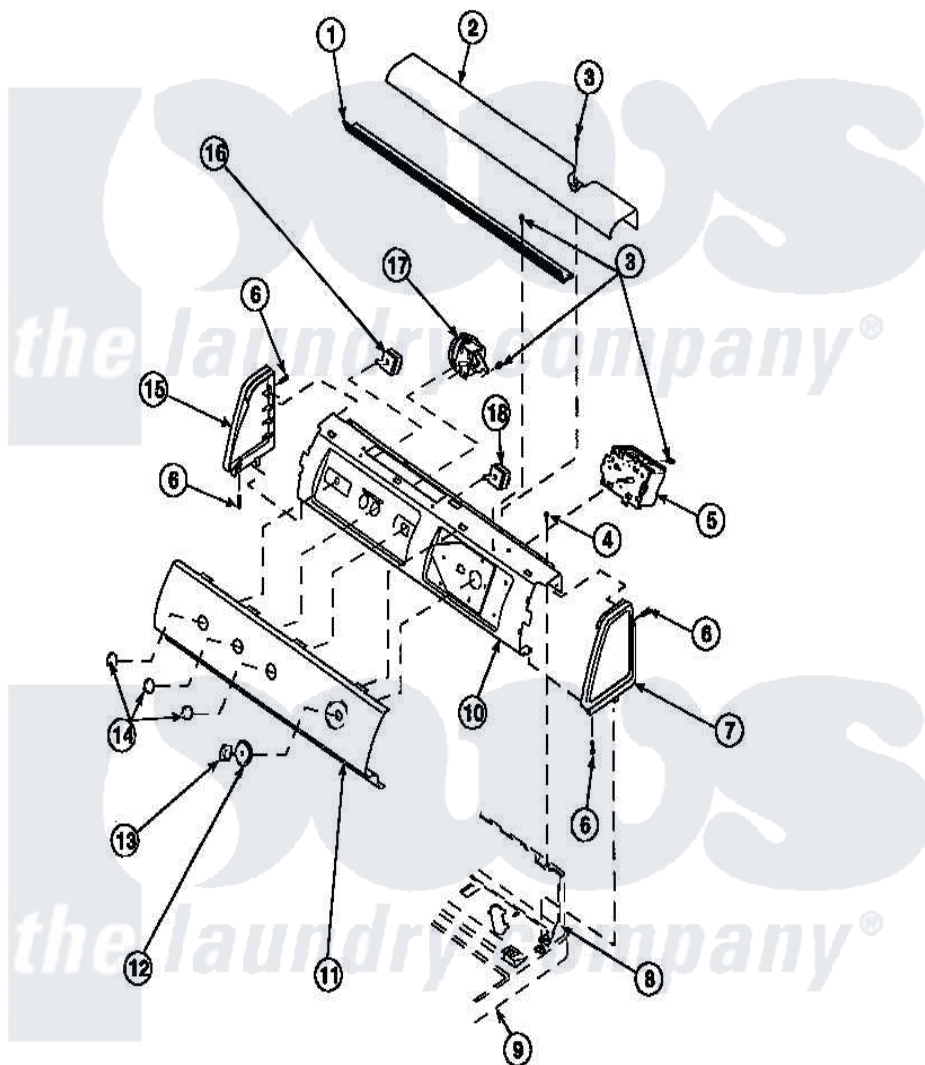

**Amana CW8413W2 (BOM: PCW8413W2 B) 11 - GRAPHIC PANEL, CTRL
MTG PLATE AND CTRLS**

Amana [Residential Amana CW8413W2 \(BOM: PCW8413W2 B\) Washer Parts](#) Parts Diagram 11 - GRAPHIC PANEL, CTRL MTG PLATE AND CTRLS
Click on the part number to view part

Item	Original Part Number	Replaced By	Status	Part Description
1	Y34826		Not Available	DIFFUSER,LAMP-CLEAR
2	34824		Not Available	TOP COVER
3	23962	W10116760		Screw
4	34904	489355		Screw, 8 X 1/2
5	36773			Timer, 5 Cycle
6	501086	90767		Screw, 8A X 3/8 HeX Washer Head Tapping
7	34817		Not Available	END CAP(RIGHT)
8	34903		Not Available	PANEL, BACK HOOD (USE 37782)
9	34902P		Not Available	TOP
10	34821		Not Available	CONTROL MOUNTING PLATE
11	36611		Not Available	PANEL, GRAPHICS
12	36700		Not Available	TIMER KNOB SKIRT
13	35333		Not Available	TIMER KNOB

14	36701	Not Available	KNOB, TEMP
15	34818	Not Available	END CAP(LEFT)
16	36335	40046601	Switch, Temperature Select
17	35118	40039501	Switch, Speed
18	36045	40055101	Switch, Pressure