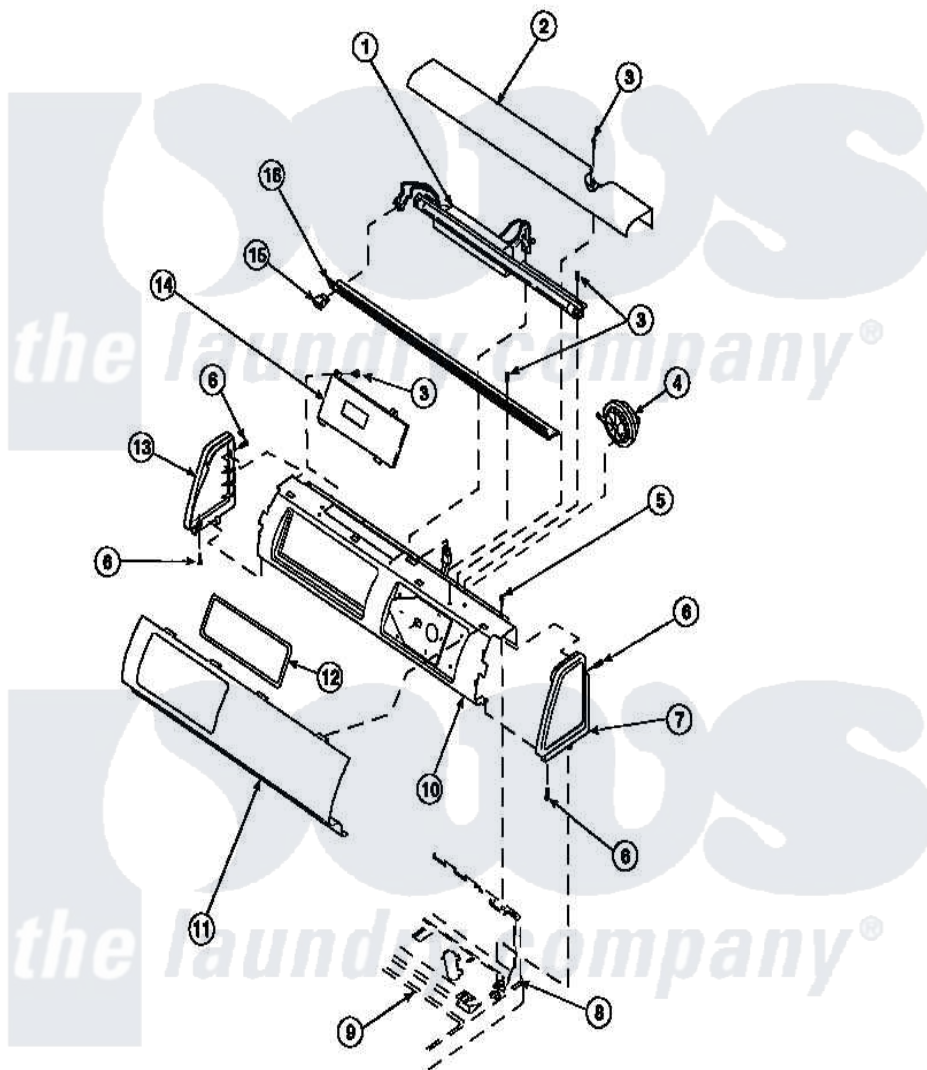

**Amana CW8413W2 (BOM: PCW8413W2 B) 12 - GRAPHIC PANEL, CTRL
MTG PLATE AND CTRLS**

Amana [Residential Amana CW8413W2 \(BOM: PCW8413W2 B\) Washer Parts](#) Parts Diagram 12 - GRAPHIC PANEL, CTRL MTG PLATE AND CTRLS
Click on the part number to view part

Item	Original Part Number	Replaced By	Status	Part Description
2	34824		Not Available	TOP COVER
3	23962	W10116760		Screw
5	34904	489355		Screw, 8 X 1/2
6	501086	90767		Screw, 8A X 3/8 HeX Washer Head Tapping
7	34817		Not Available	END CAP(RIGHT)
8	34903		Not Available	PANEL, BACK HOOD (USE 37782)
9	34902P		Not Available	TOP
13	34818		Not Available	END CAP(LEFT)