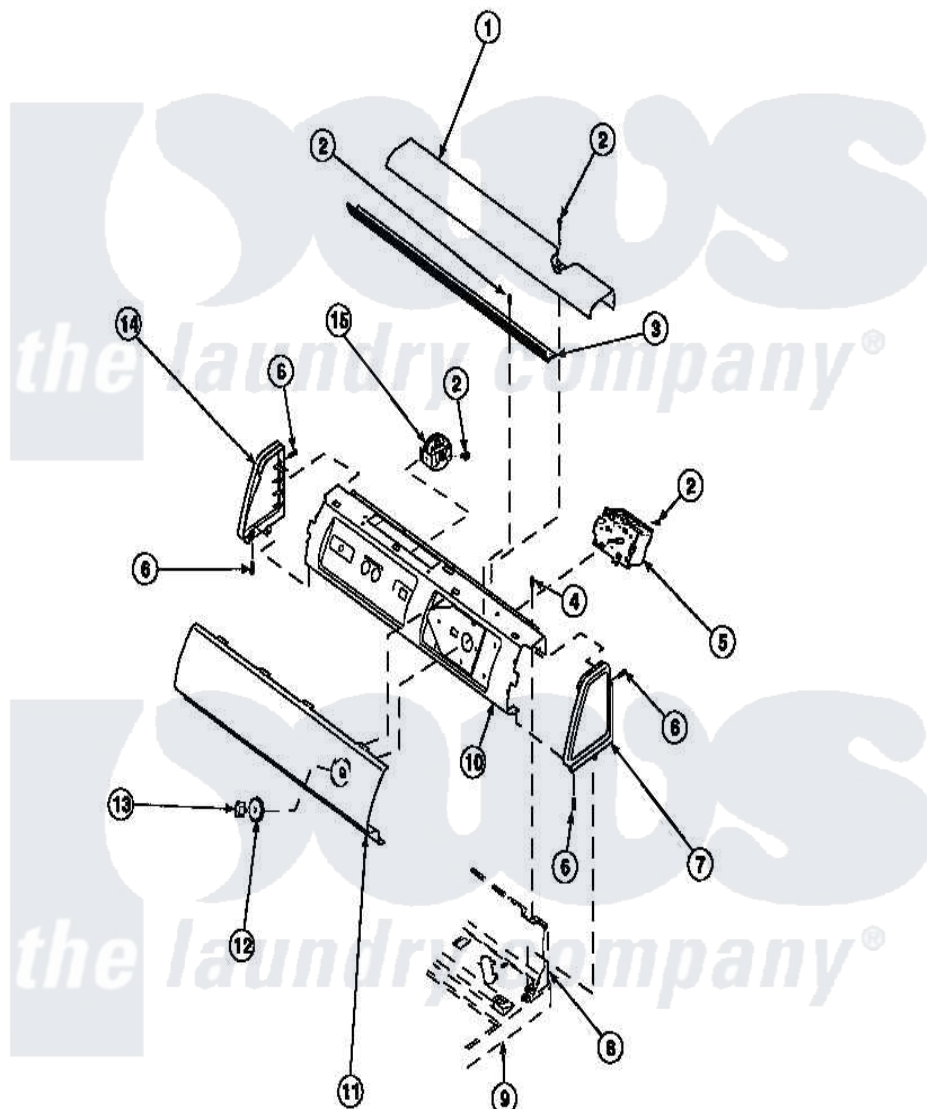

**Amana CW8413W2 (BOM: PCW8413W2 B) 13 - GRAPHIC PANEL, CTRL
MTG PLATE AND CTRLS**

Amana [Residential Amana CW8413W2 \(BOM: PCW8413W2 B\) Washer Parts](#) Parts Diagram 13 - GRAPHIC PANEL, CTRL MTG PLATE AND CTRLS
Click on the part number to view part

Item	Original Part Number	Replaced By	Status	Part Description
2	23962	W10116760		Screw
3	Y34826		Not Available	DIFFUSER,LAMP-CLEAR
4	34904	489355		Screw, 8 X 1/2
6	501086	90767		Screw, 8A X 3/8 HeX Washer Head Tapping
7	34817		Not Available	END CAP(RIGHT)
8	34903		Not Available	PANEL, BACK HOOD (USE 37782)
9	34902P		Not Available	TOP
10	34821		Not Available	CONTROL MOUNTING PLATE
12	33817		Not Available	ASSY,TIMER SKIRT-BLACK
13	33897			Knob, Timer-Washer-Blac
14	34818		Not Available	END CAP(LEFT)