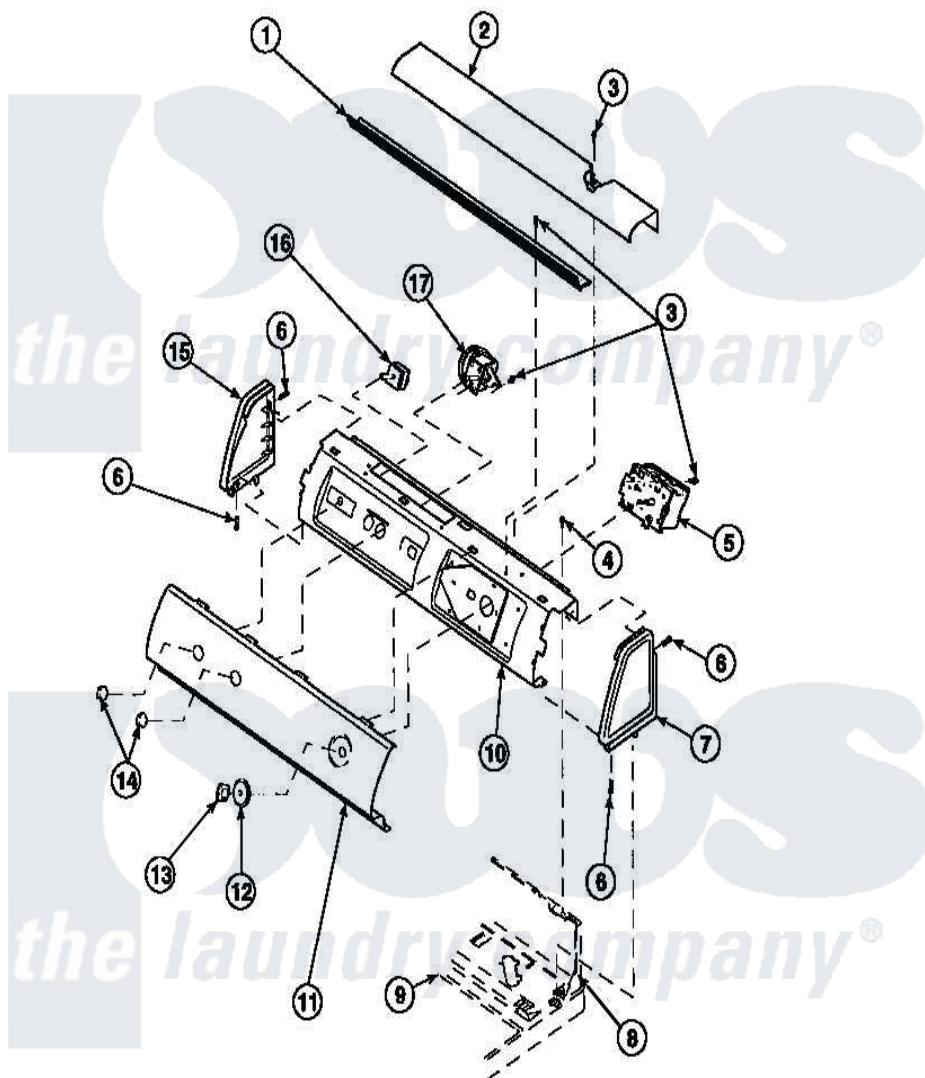

Amana CW8413W2 (BOM: PCW8413W2 B) 14 - GRAPHIC PANEL, CTRL MTG PLATE AND CTRLS

Amana Residential Amana CW8413W2 (BOM: PCW8413W2 B) Washer Parts Parts Diagram 14 - GRAPHIC PANEL, CTRL MTG PLATE AND CTRLS
 Click on the part number to view part

Item	Original Part Number	Replaced By	Status	Part Description
1	Y34826		Not Available	DIFFUSER,LAMP-CLEAR
2	34824		Not Available	TOP COVER
3	23962	W10116760		Screw
5	34904	489355		Screw, 8 X 1/2
6	501086	90767		Screw, 8A X 3/8 HeX Washer Head Tapping
7	34817		Not Available	END CAP(RIGHT)
8	34903		Not Available	PANEL, BACK HOOD (USE 37782)
9	34902P		Not Available	TOP
11	34821		Not Available	CONTROL MOUNTING PLATE
12	36700		Not Available	TIMER KNOB SKIRT
13	35333		Not Available	TIMER KNOB
14	36701		Not Available	KNOB, TEMP
15	34818		Not Available	END CAP(LEFT)